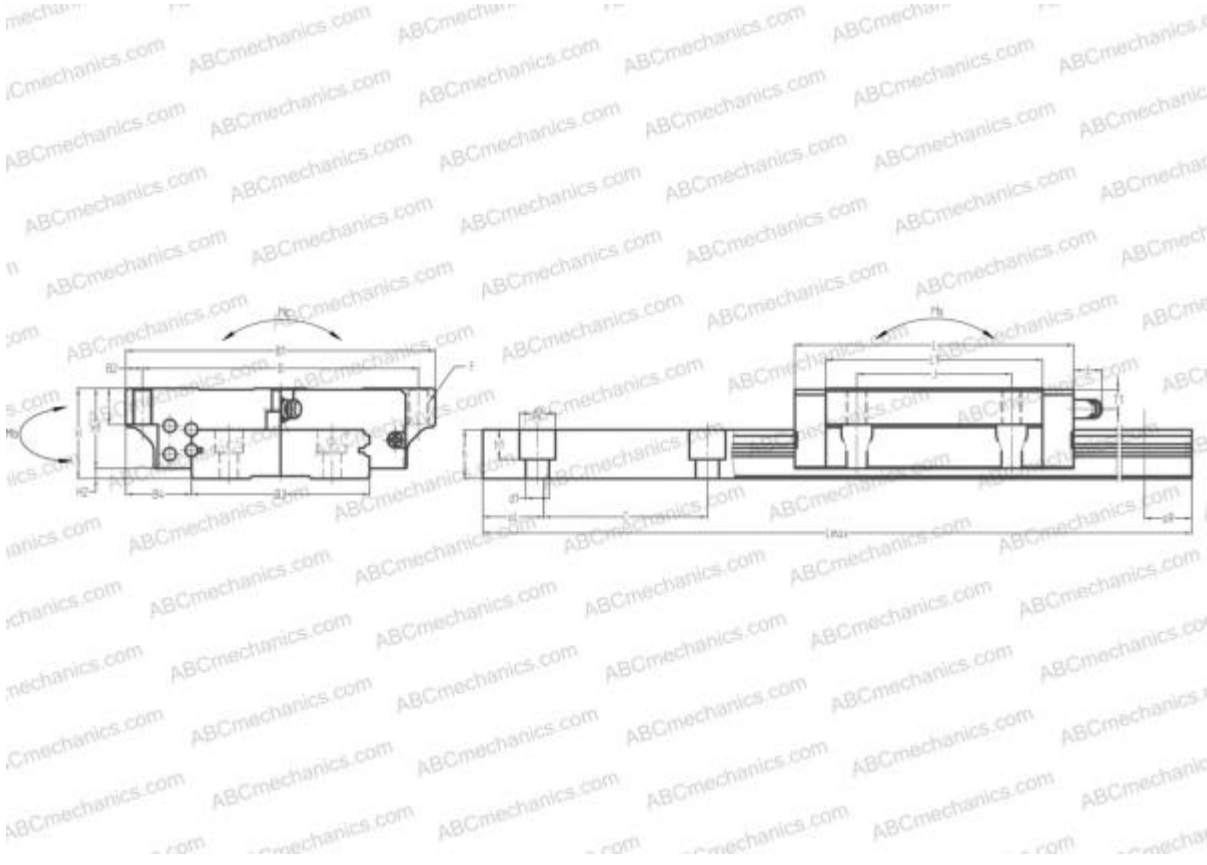

MGW15C* HIWIN

Linear guides

TYPE: Monorail guidance systems, Recirculating balls, Four directional iso-load carrying type, High moment load carrying type (Wide rail type), Square type, Low, Ball slide length - standard, Mounting tap

Technical specification

DIMENSIONS, MM

B1	60,000
H	16,000
L	56,600
B	45,000
J	20,000
L1	38,400
D1	23,000
D2	9,500
B2	7,500
B3	42,000
B4	9,000
H1	12,000
H2	4,000
C	40,000
d1	4,500

INTERCHANGE

IKO	LWLF42..B
STAR	0443-5
NB	SEBS 15WA

DIMENSIONS, MM

d2	8,000
h	9,500
h1	4,500
L max	1200,000
aL	15,000
aR	15,000
F	M4x0.7x4.5

WEIGHT

Slide weight	0,150
Rail weight	0,275

MANUFACTURER[HIWIN](#)**INTERCHANGE**

ABC	LE15AR
NSK	LE15AR
THK	RSH15WZM*