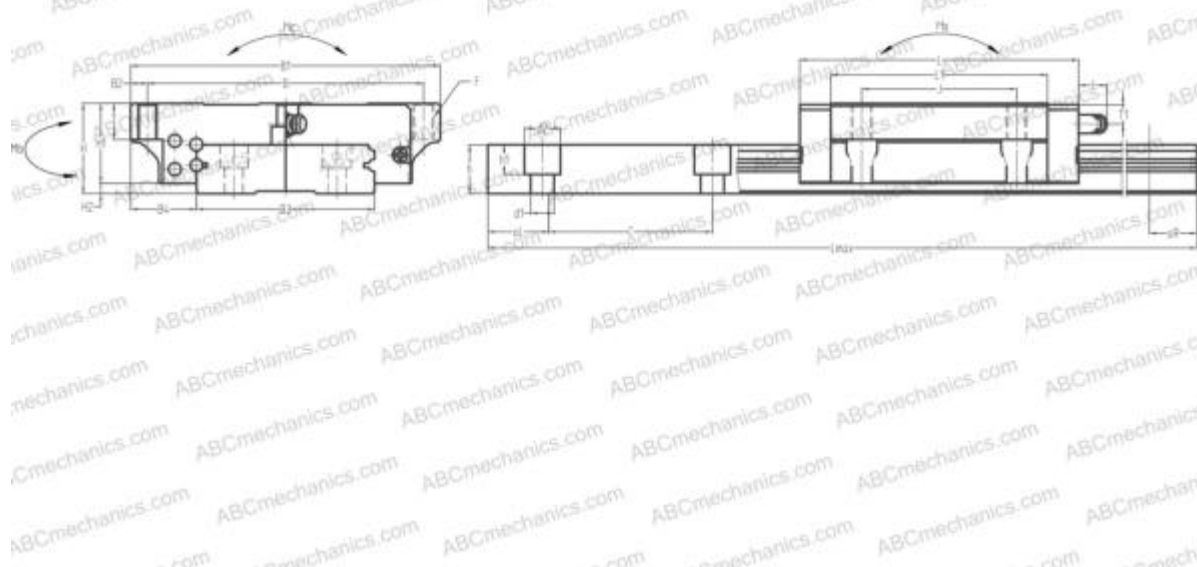

LE07UL ABC

Linear guides

TYPE: Monorail guidance systems, Recirculating balls, Four directional iso-load carrying type, High moment load carrying type (Wide rail type), Square type, Low, Ball slide length - long, Mounting tap

Technical specification

DIMENSIONS, MM

B1	25,000
H	9,000
L	42,000
B	19,000
J	19,000
L1	32,200
D2	7,000
B2	3,000
B3	14,000
B4	5,500
H1	7,000
H2	2,000
C	30,000
d1	3,500
d2	6,000

DIMENSIONS, MM

h	5,200
h1	3,200
L max	600,000
aL	10,000
aR	10,000
F	M3x0.5x3

WEIGHT

Slide weight	0,039
Rail weight	0,055

MANUFACTURER

[ABC](#)

INTERCHANGE

NSK	LE07UL
IKO	LWLF14..B
HIWIN	MGW7H