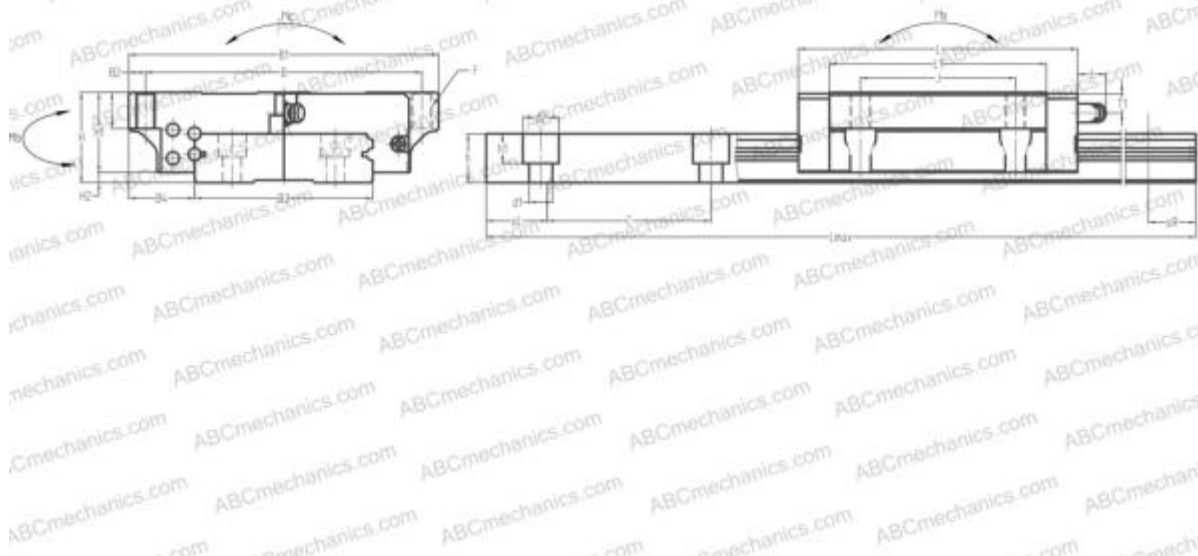

LE09BL ABC

Linear guides

TYPE: Monorail guidance systems, Recirculating balls, Four directional iso-load carrying type, High moment load carrying type (Wide rail type), Square type, Low, Ball slide length - long, Mounting tap

Technical specification

DIMENSIONS, MM

B1	30,000
H	12,000
L	50,500
B	23,000
J	24,000
L1	39,000
D2	9,000
B2	3,500
B3	18,000
B4	6,000
H1	8,000
H2	4,000
C	30,000
d1	3,500
d2	6,000

DIMENSIONS, MM

h	7,500
h1	4,500
L max	800,000
aL	10,000
aR	10,000
F	M2.6x0.45x3

WEIGHT

Slide weight	0,058
Rail weight	0,095

MANUFACTURER

[ABC](#)

INTERCHANGE

NSK	LE09BL
-----	------------------------