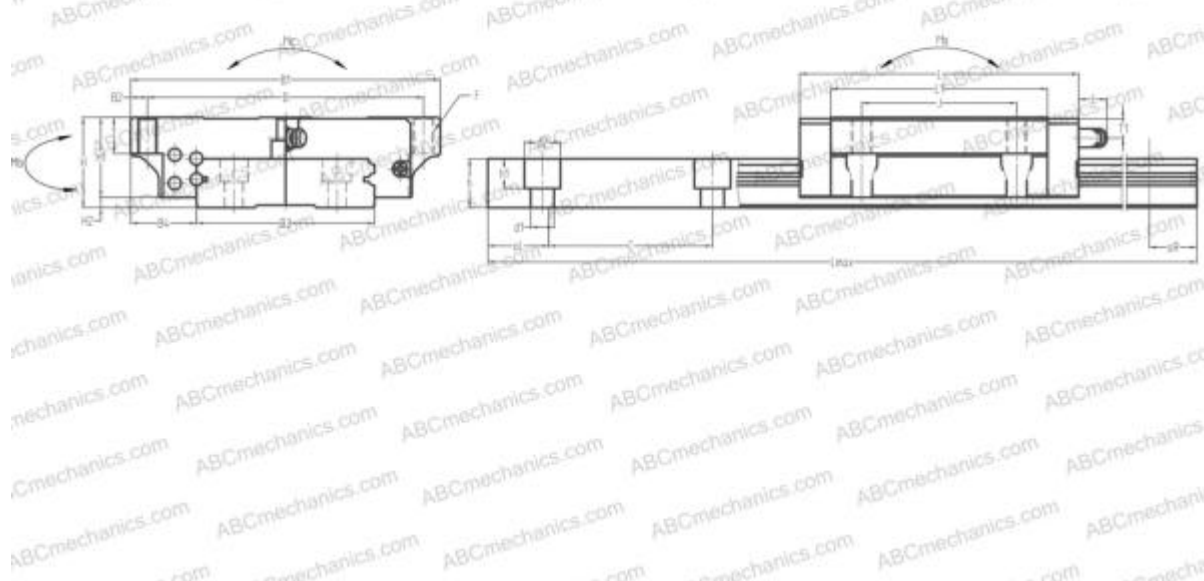

LE12BL ABC

Linear guides

TYPE: Monorail guidance systems, Recirculating balls, Four directional iso-load carrying type, High moment load carrying type (Wide rail type), Square type, Low, Ball slide length - long, Mounting tap

Technical specification

DIMENSIONS, MM

B1	40,000
H	14,000
L	59,000
B	28,000
J	28,000
L1	46,000
D2	12,000
B2	6,000
B3	24,000
B4	8,000
H1	10,000
H2	4,000
C	40,000
d1	4,500
d2	8,000

DIMENSIONS, MM

h	8,500
h1	4,500
L max	1000,000
aL	15,000
aR	15,000
F	M3x0.5x4

WEIGHT

Slide weight	0,115
Rail weight	0,140

MANUFACTURER

[ABC](#)

INTERCHANGE

NSK	LE12BL
THK	RSR12WN*
IKO	LWLF24..B
HIWIN	MGW12H