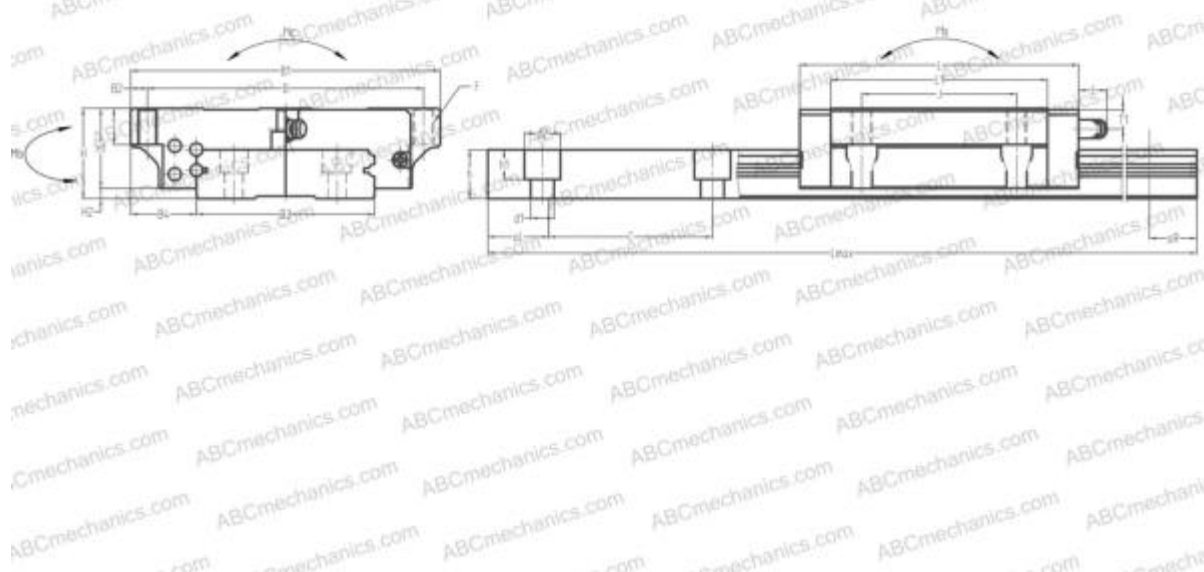

LE15BL ABC

Linear guides

TYPE: Monorail guidance systems, Recirculating balls, Four directional iso-load carrying type, High moment load carrying type (Wide rail type), Square type, Low, Ball slide length - long, Mounting tap

Technical specification

DIMENSIONS, MM

B1	60,000
H	16,000
L	74,500
B	45,000
J	35,000
L1	57,800
D1	23,000
D2	9,500
B2	7,500
B3	42,000
B4	9,000
H1	12,000
H2	4,000
C	40,000
d1	4,500

DIMENSIONS, MM

d2	8,000
h	9,500
h1	4,500
L max	1200,000
aL	15,000
aR	15,000
F	M4x0.7x4.5

WEIGHT

Slide weight	0,235
Rail weight	0,275

MANUFACTURER

[ABC](#)

INTERCHANGE

NSK	LE15BL
THK	RSR15WN
IKO	LWLF42..B

INTERCHANGE

HIWIN