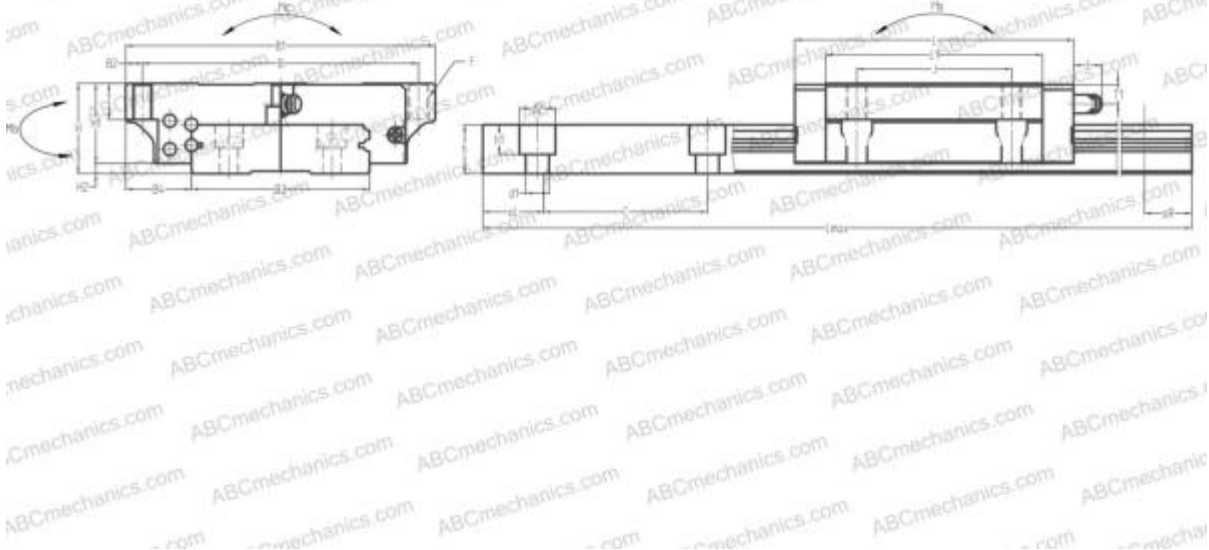

## LWLFG42..B IKO

Linear guides

TYPE: Monorail guidance systems, Recirculating balls, Four directional iso-load carrying type, High moment load carrying type (Wide rail type), Square type, Low, Ball slide length - long, Mounting tap

### Technical specification

#### DIMENSIONS, MM

B1	60,000
H	16,000
L	74,500
B	45,000
J	35,000
L1	57,800
D1	23,000
D2	9,500
B2	7,500
B3	42,000
B4	9,000
H1	12,000
H2	4,000
C	40,000
d1	4,500

#### DIMENSIONS, MM

d2	8,000
h	9,500
h1	4,500
L max	1200,000
aL	15,000
aR	15,000
F	M4x0.7x4.5