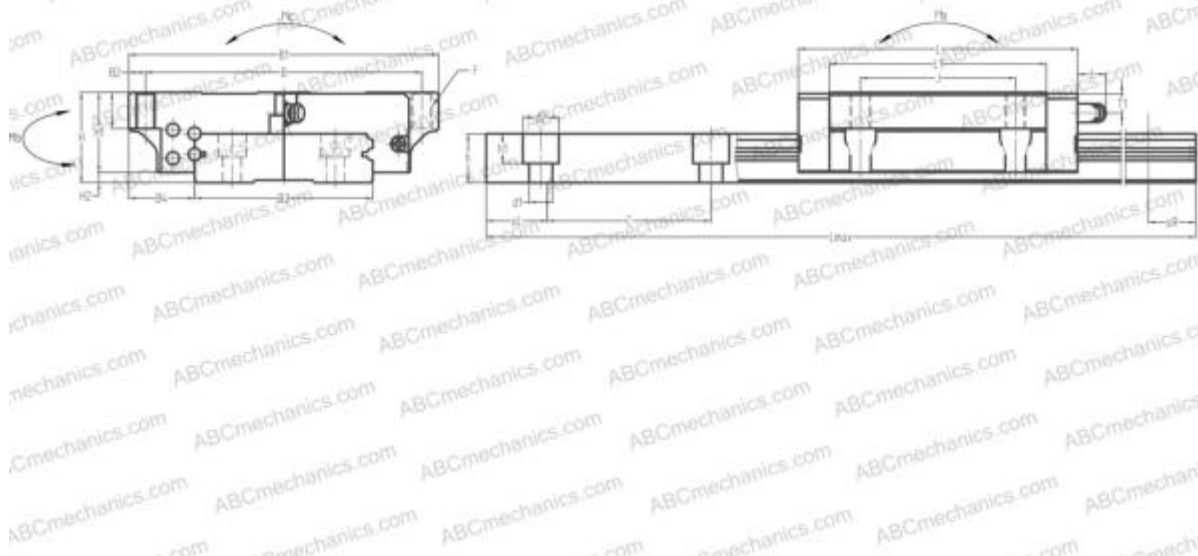

LE05CL ABC

Linear guides

TYPE: Monorail guidance systems, Recirculating balls, Four directional iso-load carrying type, High moment load carrying type (Wide rail type), Square type, Low, Ball slide length - short, Mounting tap

Technical specification

DIMENSIONS, MM

B1	17,000
H	6,500
L	20,000
B	13,000
L1	13,000
D2	5,000
B2	2,000
B3	10,000
B4	3,500
H1	5,100
H2	1,400
C	20,000
d1	3,000
d2	5,000
h	4,000

DIMENSIONS, MM

h1	1,600
L max	150,000
aL	7,500
aR	7,500
F	M2.5x0.45x2

WEIGHT

Slide weight	0,008
Rail weight	0,034

MANUFACTURER

[ABC](#)

INTERCHANGE

NSK	LE05CL
IKO	LWF10..B