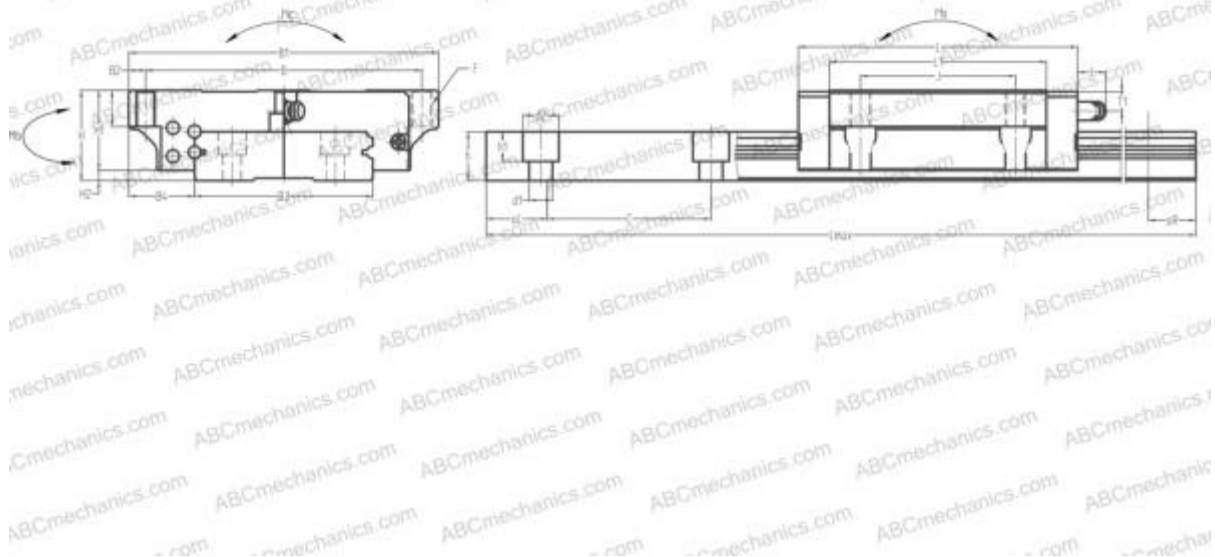

LE07SL ABC

Linear guides

TYPE: Monorail guidance systems, Recirculating balls, Four directional iso-load carrying type, High moment load carrying type (Wide rail type), Square type, Low, Ball slide length - short, Mounting tap

Technical specification

DIMENSIONS, MM

B1	25,000
H	9,000
L	22,500
B	19,000
L1	12,600
D2	7,000
B2	3,000
B3	14,000
B4	5,500
H1	7,000
H2	2,000
C	30,000
d1	3,500
d2	6,000
h	5,200

DIMENSIONS, MM

h1	3,200
L max	600,000
aL	10,000
aR	10,000
F	M3x0.5x3

WEIGHT

Slide weight	0,017
Rail weight	0,055

MANUFACTURER

[ABC](#)

INTERCHANGE

NSK	LE07SL
IKO	LWF14..B