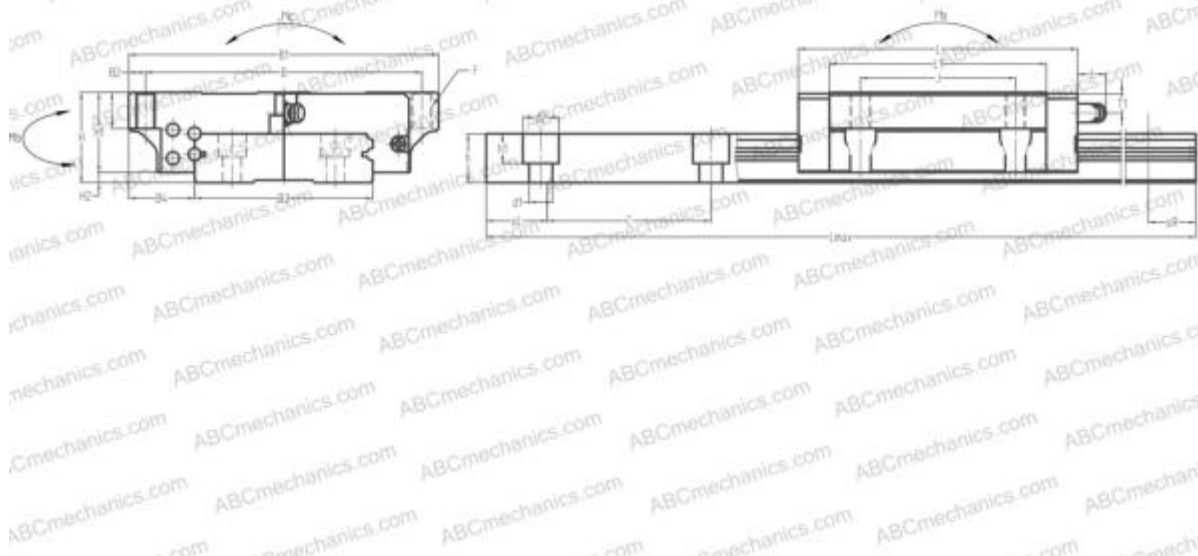

LE09SL ABC

Linear guides

TYPE: Monorail guidance systems, Recirculating balls, Four directional iso-load carrying type, High moment load carrying type (Wide rail type), Square type, Low, Ball slide length - short, Mounting tap

Technical specification

DIMENSIONS, MM

B1	30,000
H	12,000
L	26,500
B	21,000
L1	15,000
D2	9,000
B2	4,500
B3	18,000
B4	6,000
H1	8,000
H2	4,000
C	30,000
d1	3,500
d2	6,000
h	7,500

DIMENSIONS, MM

h1	4,500
L max	800,000
aL	10,000
aR	10,000
F	M3x0.5x3

WEIGHT

Slide weight	0,025
Rail weight	0,095

MANUFACTURER

[ABC](#)

INTERCHANGE

NSK	LE09SL
IKO	LWF18..B