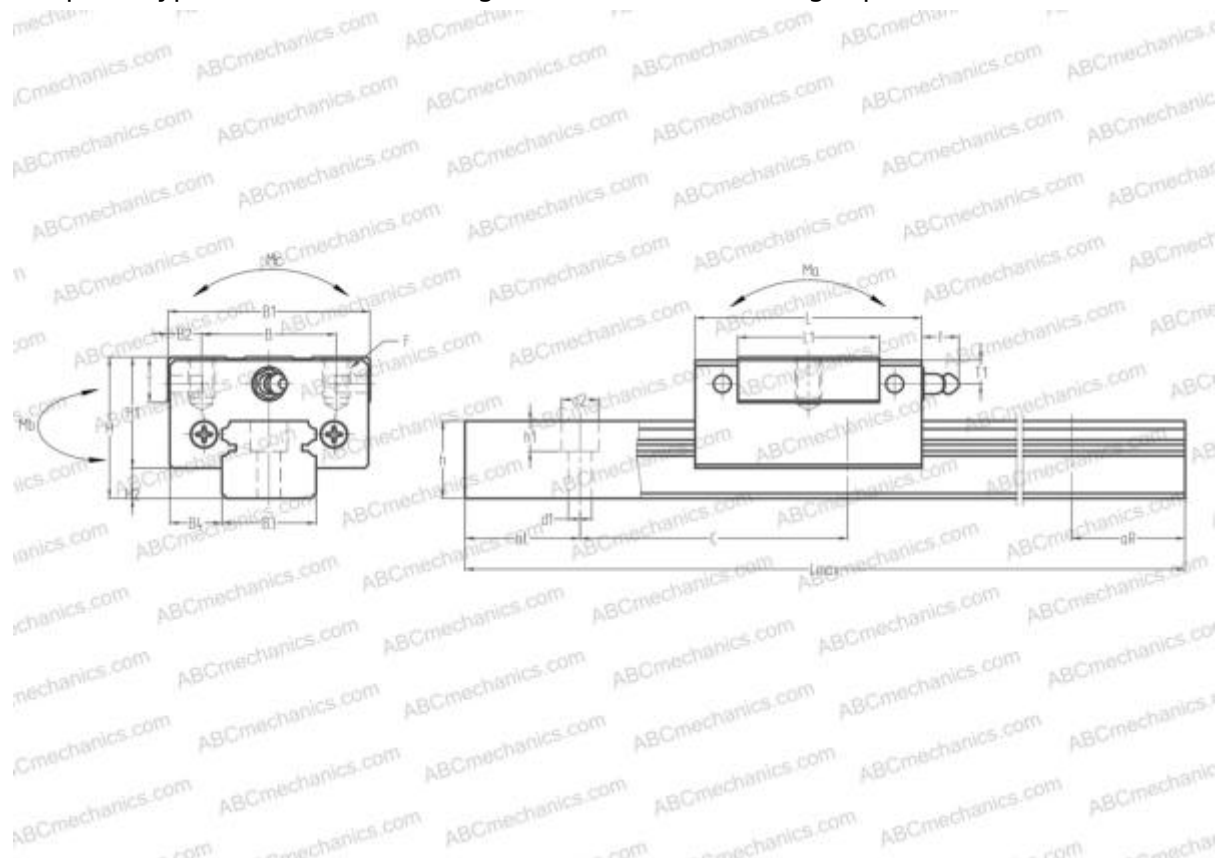

LU05TL ABC

Linear guides

TYPE: Monorail guidance systems, Recirculating balls, Four directional iso-load carrying type, Miniature, Square type, Low, Ball slide length - standard, Mounting tap

Technical specification

DIMENSIONS, MM

B1	12,000
H	6,000
L	18,000
B	8,000
L1	12,000
D2	2,500
B2	2,000
B3	5,000
B4	3,500
H1	5,000
H2	1,000
C	15,000
d1	2,300
d2	3,300
h	3,200

DIMENSIONS, MM

h1	1,500
L max	210,000
aL	5,000
aR	5,000
F	M2x0.4x1.5

WEIGHT

Slide weight	0,004
Rail weight	0,011

MANUFACTURER

[ABC](#)

INTERCHANGE

NSK	LU05TL
THK	RSR5M
IKO	LWL5..B