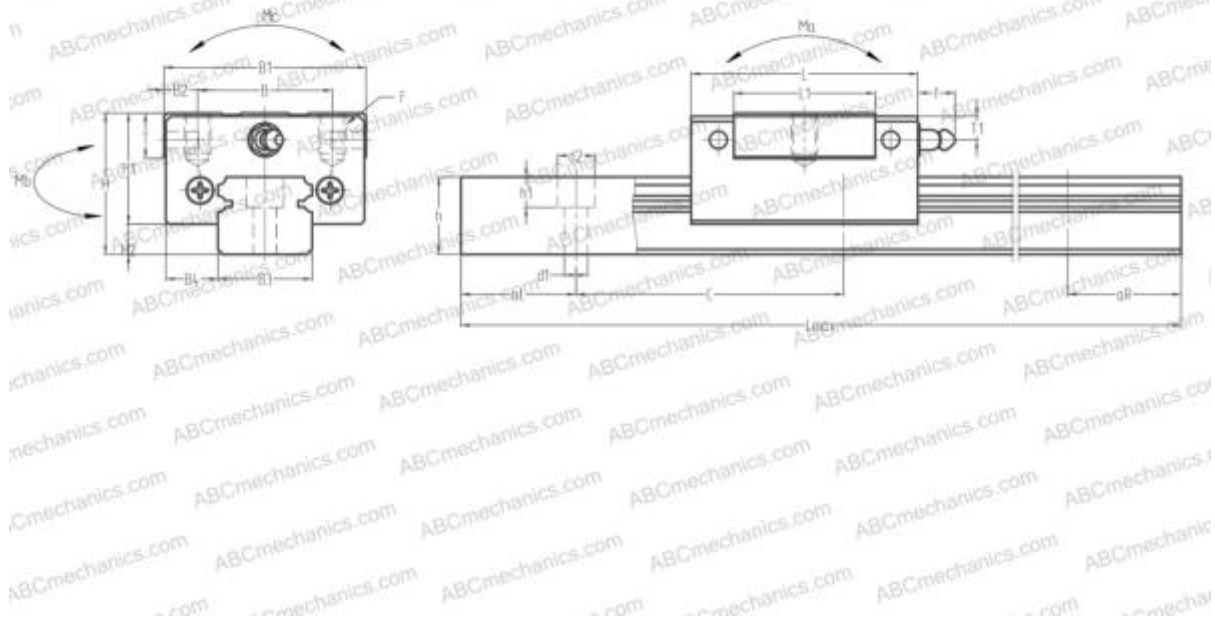

## RSR5M THK

Linear guides

TYPE: Monorail guidance systems, Recirculating balls, Four directional iso-load carrying type, Miniature, Square type, Low, Ball slide length - standard, Mounting tap

### Technical specification

#### DIMENSIONS, MM

B1	12,000
H	6,000
L	18,000
B	8,000
L1	12,000
D2	2,500
B2	2,000
B3	5,000
B4	3,500
H1	5,000
H2	1,000
C	15,000
d1	2,300
d2	3,300
h	3,200

#### DIMENSIONS, MM

h1	1,500
L max	210,000
aL	5,000
aR	5,000
F	M2x0.4x1.5