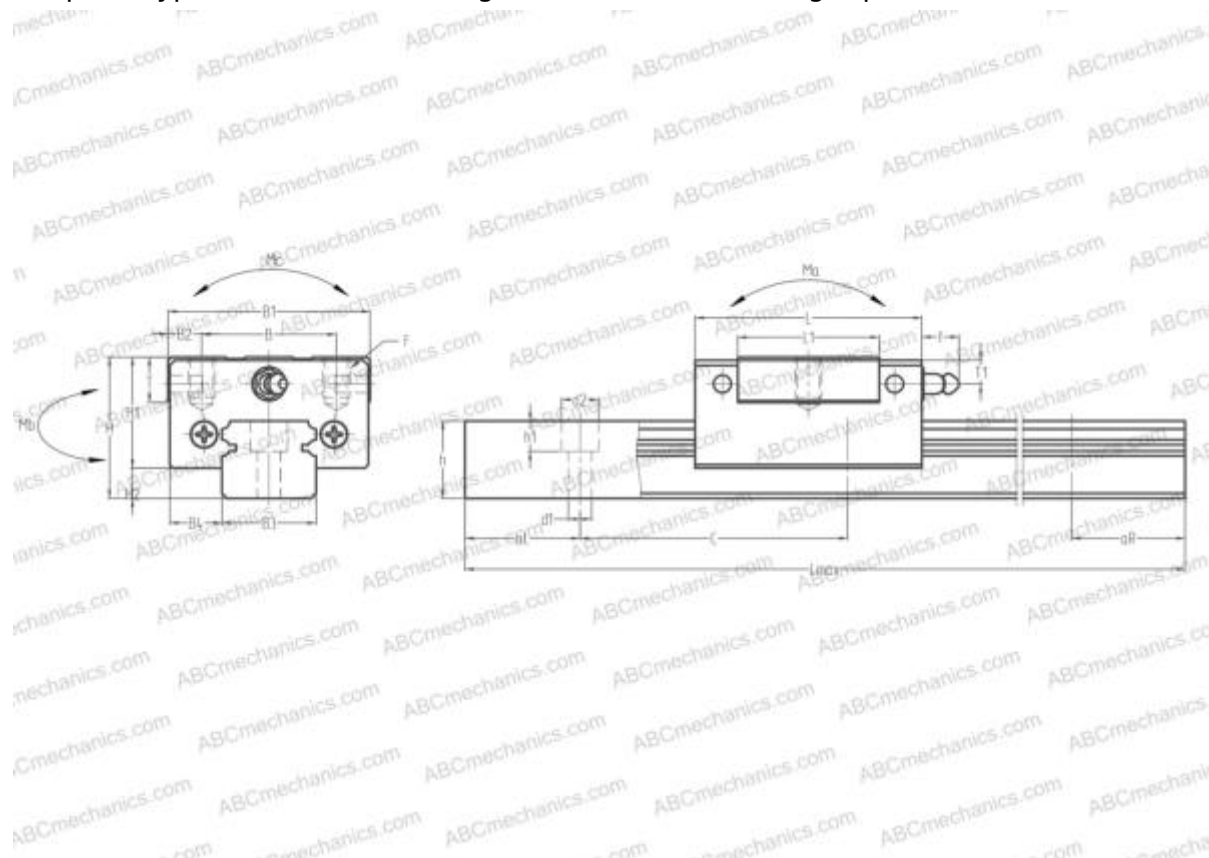

## LWL5..B IKO

Linear guides

TYPE: Monorail guidance systems, Recirculating balls, Four directional iso-load carrying type, Miniature, Square type, Low, Ball slide length - standard, Mounting tap

### Technical specification

#### DIMENSIONS, MM

B1	12,000
H	6,000
L	18,000
B	8,000
L1	12,000
D2	2,500
B2	2,000
B3	5,000
B4	3,500
H1	5,000
H2	1,000
C	15,000
d1	2,300
d2	3,300
h	3,200

#### DIMENSIONS, MM

h1	1,500
L max	210,000
aL	5,000
aR	5,000
F	M2x0.4x1.5