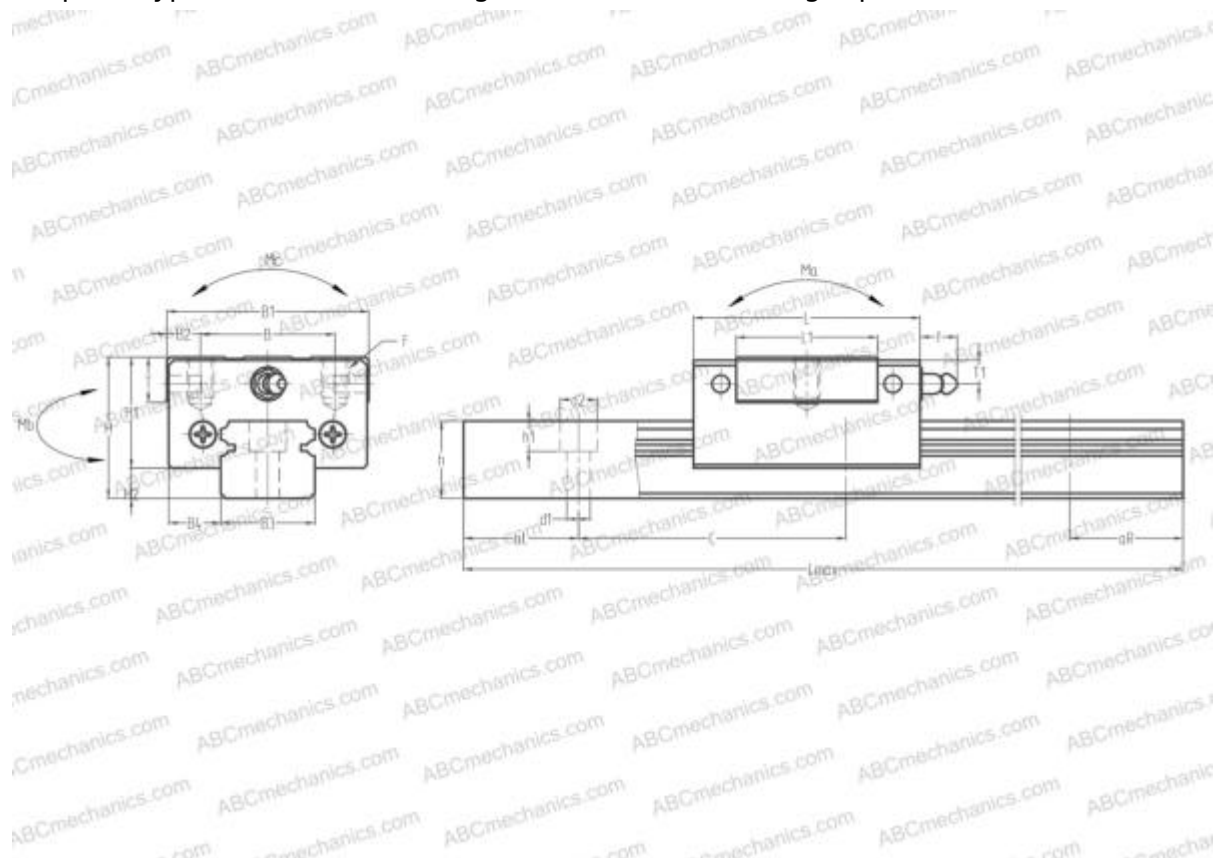

LU07AL ABC

Linear guides

TYPE: Monorail guidance systems, Recirculating balls, Four directional iso-load carrying type, Miniature, Square type, Low, Ball slide length - standard, Mounting tap

Technical specification

DIMENSIONS, MM

B1	17,000
H	8,000
L	20,400
B	12,000
J	8,000
L1	13,600
D2	3,500
B2	2,500
B3	7,000
B4	5,000
H1	6,500
H2	1,500
C	15,000
d1	2,400
d2	4,200

DIMENSIONS, MM

h	4,700
h1	2,300
L max	375,000
aL	5,000
aR	5,000
F	M2x0.4x2.4

WEIGHT

Slide weight	0,010
Rail weight	0,023

MANUFACTURER

[ABC](#)

INTERCHANGE

NSK	LU07AL
THK	RSR7M
IKO	LWL7..B
HIWIN	MGN7C

INTERCHANGE

STAR