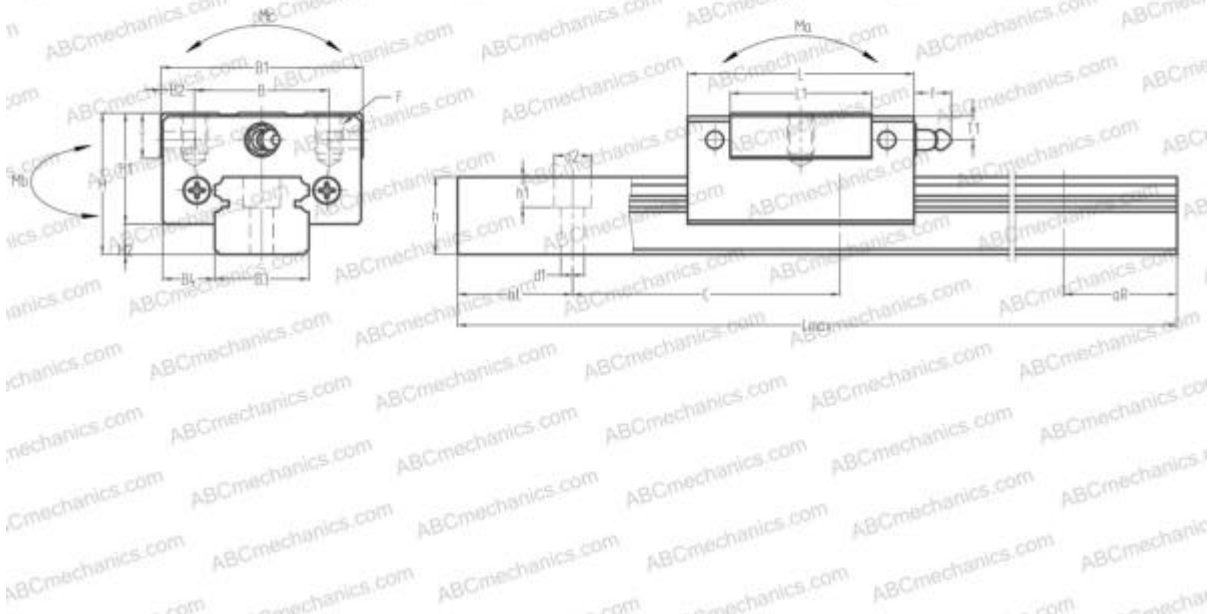

SEBS7A NB

Linear guides

TYPE: Monorail guidance systems, Recirculating balls, Four directional iso-load carrying type, Miniature, Square type, Low, Ball slide length - standard, Mounting tap

Technical specification

DIMENSIONS, MM

B1	17,000
H	8,000
L	20,400
B	12,000
J	8,000
L1	13,600
D2	3,500
B2	2,500
B3	7,000
B4	5,000
H1	6,500
H2	1,500
C	15,000
d1	2,400
d2	4,200

DIMENSIONS, MM

h	4,700
h1	2,300
L max	375,000
aL	5,000
aR	5,000
F	M2x0.4x2.4

WEIGHT

Slide weight	0,010
Rail weight	0,023

MANUFACTURER

[NB](#)

INTERCHANGE

ABC	LU07AL
NSK	LU07AL
THK	RSR7M
IKO	LWL7..B

INTERCHANGE

HIWIN