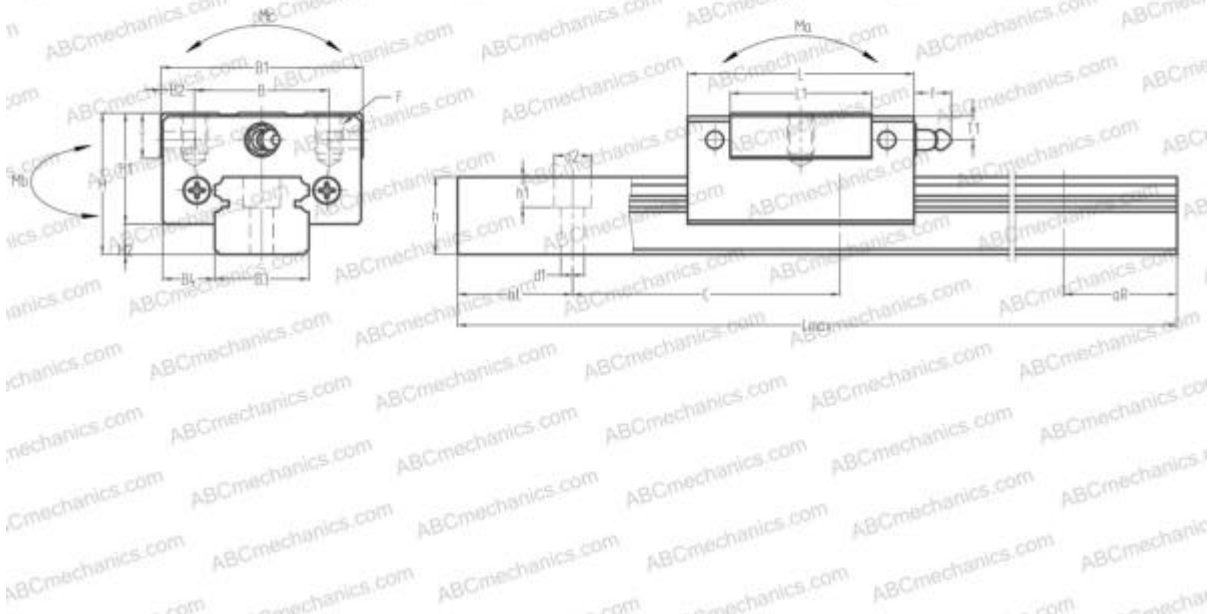

## SEBS9A NB

Linear guides

TYPE: Monorail guidance systems, Recirculating balls, Four directional iso-load carrying type, Miniature, Square type, Low, Ball slide length - standard, Mounting tap

### Technical specification

#### DIMENSIONS, MM

B1	20,000
H	10,000
L	27,000
B	15,000
J	10,000
L1	18,000
D2	4,500
B2	2,500
B3	9,000
B4	5,500
H1	7,800
H2	2,200
C	20,000
d1	3,500
d2	6,000

#### DIMENSIONS, MM

h	5,500
h1	4,500
L max	1200,000
aL	7,500
aR	7,500
F	M3x0.5x3