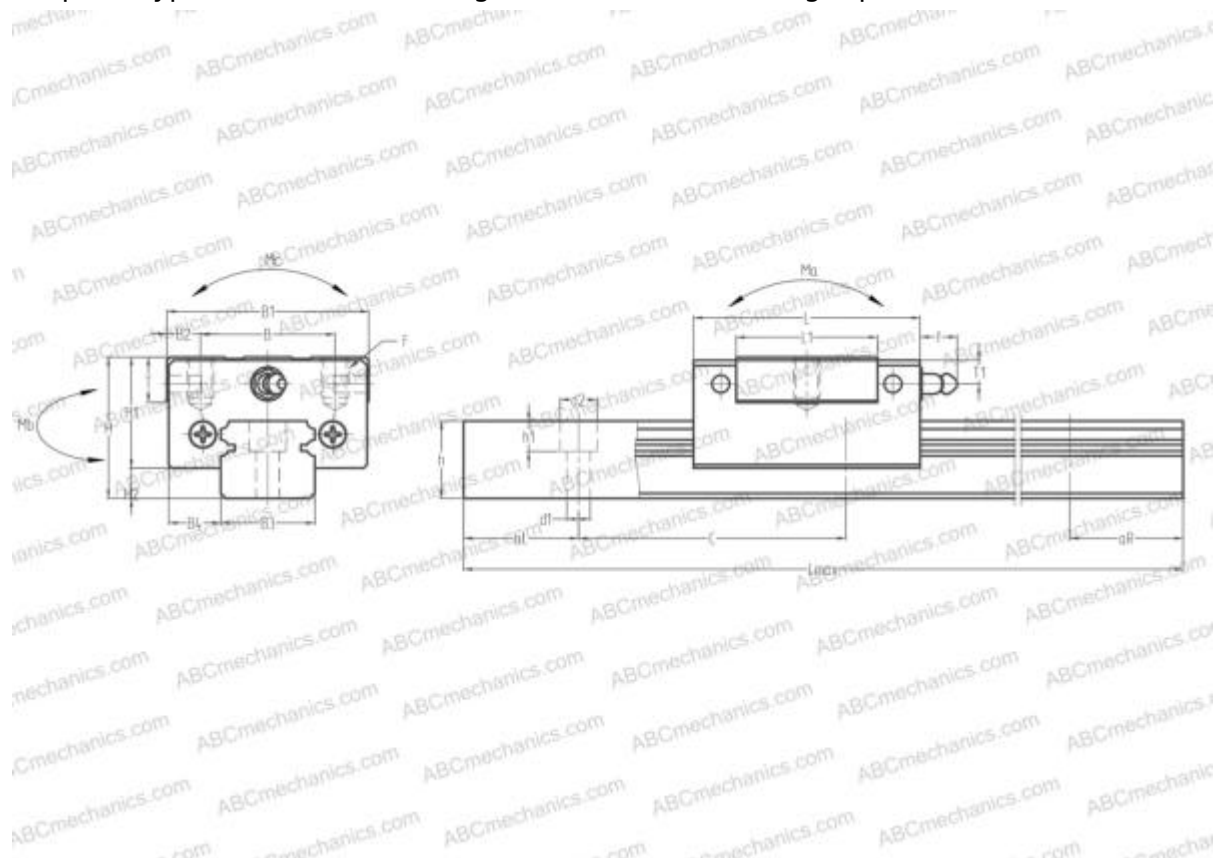

0442-8 STAR

Linear guides

TYPE: Monorail guidance systems, Recirculating balls, Four directional iso-load carrying type, Miniature, Square type, Low, Ball slide length - standard, Mounting tap

Technical specification

DIMENSIONS, MM

B1	20,000
H	10,000
L	30,000
B	15,000
J	10,000
L1	20,000
D2	4,500
B2	2,500
B3	9,000
B4	5,500
H1	7,800
H2	2,200
C	20,000
d1	3,500
d2	6,000

DIMENSIONS, MM

h	5,500
h1	4,500
L max	600,000
aL	7,500
aR	7,500
F	M3x0.5x3

WEIGHT

Slide weight	0,019
Rail weight	0,035

MANUFACTURER

[STAR](#)

INTERCHANGE

ABC	LU09TR
NSK	LU09TR
THK	RSH9KM
IKO	LWL9..B

INTERCHANGE

ABC	LU09TL
NSK	LU09TL
THK	RSR9KM
HIWIN	MGN9C
NB	SEBS9A