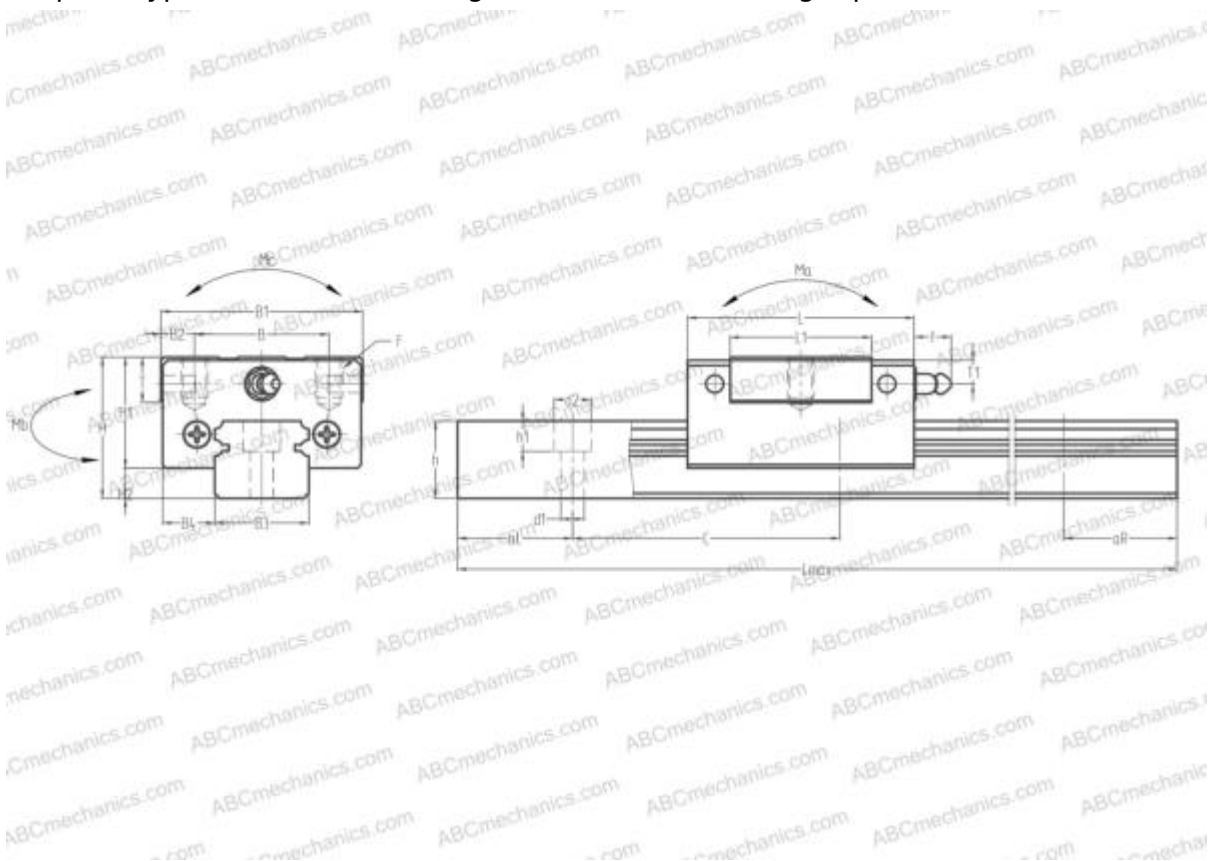

MGN12C HIWIN

Linear guides

TYPE: Monorail guidance systems, Recirculating balls, Four directional iso-load carrying type, Miniature, Square type, Low, Ball slide length - standard, Mounting tap

Technical specification

DIMENSIONS, MM

B1	27,000
H	13,000
L	34,000
B	20,000
J	15,000
L1	21,800
D2	6,000
B2	3,500
B3	12,000
B4	7,500
H1	10,000
H2	3,000
C	25,000
d1	3,500
d2	6,000

DIMENSIONS, MM

h	7,500
h1	4,500
L max	1800,000
aL	10,000
aR	10,000
F	M3x0.5x3.5

WEIGHT

Slide weight	0,038
Rail weight	0,065

MANUFACTURER

[HIWIN](#)

INTERCHANGE

ABC	LU12TL
NSK	LU12TL
THK	RSR12VM
IKO	LWL12..B

INTERCHANGE

INA	KUME 12
NB	SEBS12A
ABC	LU12TR
NSK	LU12TR
STAR	0442-2