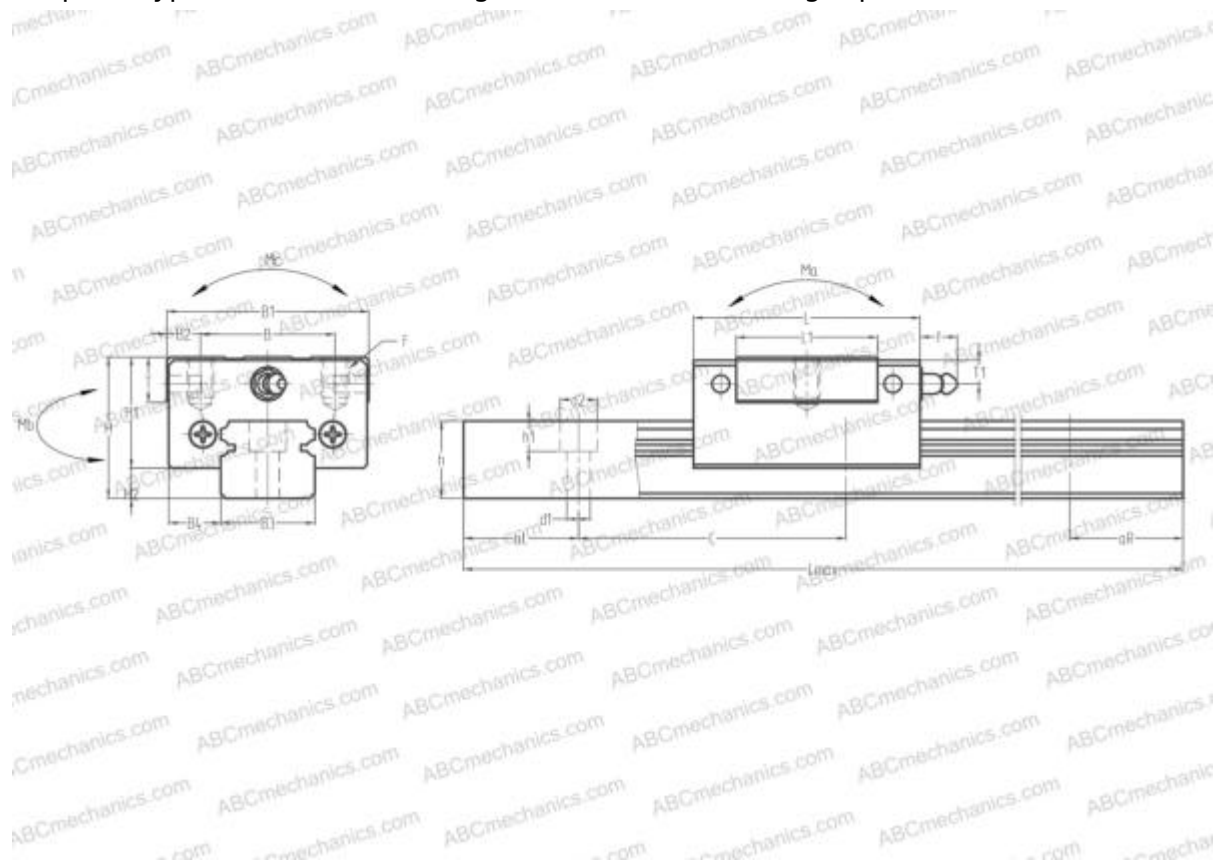

## KUME 12 INA

Linear guides

TYPE: Monorail guidance systems, Recirculating balls, Four directional iso-load carrying type, Miniature, Square type, Low, Ball slide length - standard, Mounting tap

### Technical specification

#### DIMENSIONS, MM

B1	27,000
H	13,000
L	34,000
B	20,000
J	15,000
L1	21,800
D2	6,000
B2	3,500
B3	12,000
B4	7,500
H1	10,000
H2	3,000
C	25,000
d1	3,500
d2	6,000

#### DIMENSIONS, MM

h	7,500
h1	4,500
L max	1800,000
aL	10,000
aR	10,000
F	M3x0.5x3.5