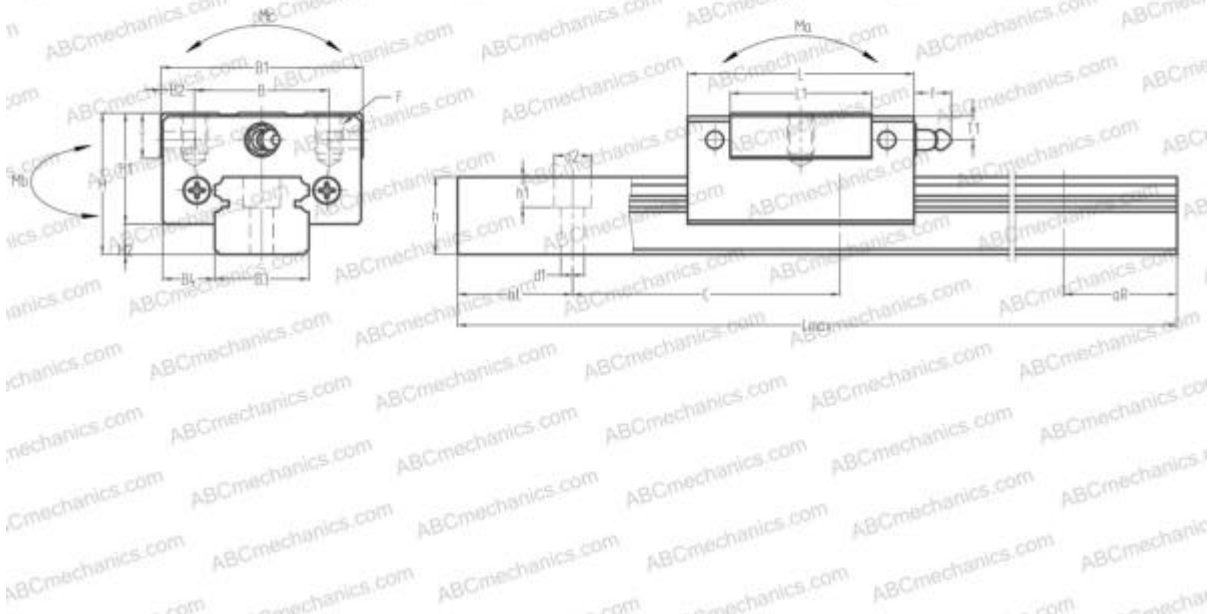

SEBS12A NB

Linear guides

TYPE: Monorail guidance systems, Recirculating balls, Four directional iso-load carrying type, Miniature, Square type, Low, Ball slide length - standard, Mounting tap

Technical specification

DIMENSIONS, MM

B1	27,000
H	13,000
L	34,000
B	20,000
J	15,000
L1	21,800
D2	6,000
B2	3,500
B3	12,000
B4	7,500
H1	10,000
H2	3,000
C	25,000
d1	3,500
d2	6,000

DIMENSIONS, MM

h	7,500
h1	4,500
L max	1800,000
aL	10,000
aR	10,000
F	M3x0.5x3.5

WEIGHT

Slide weight	0,038
Rail weight	0,065

MANUFACTURER

[NB](#)

INTERCHANGE

ABC	LU12TL
NSK	LU12TL
THK	RSR12VM
IKO	LWL12..B

INTERCHANGE

HIWIN	MGN12C
INA	KUME 12
ABC	LU12TR
NSK	LU12TR
STAR	0442-2