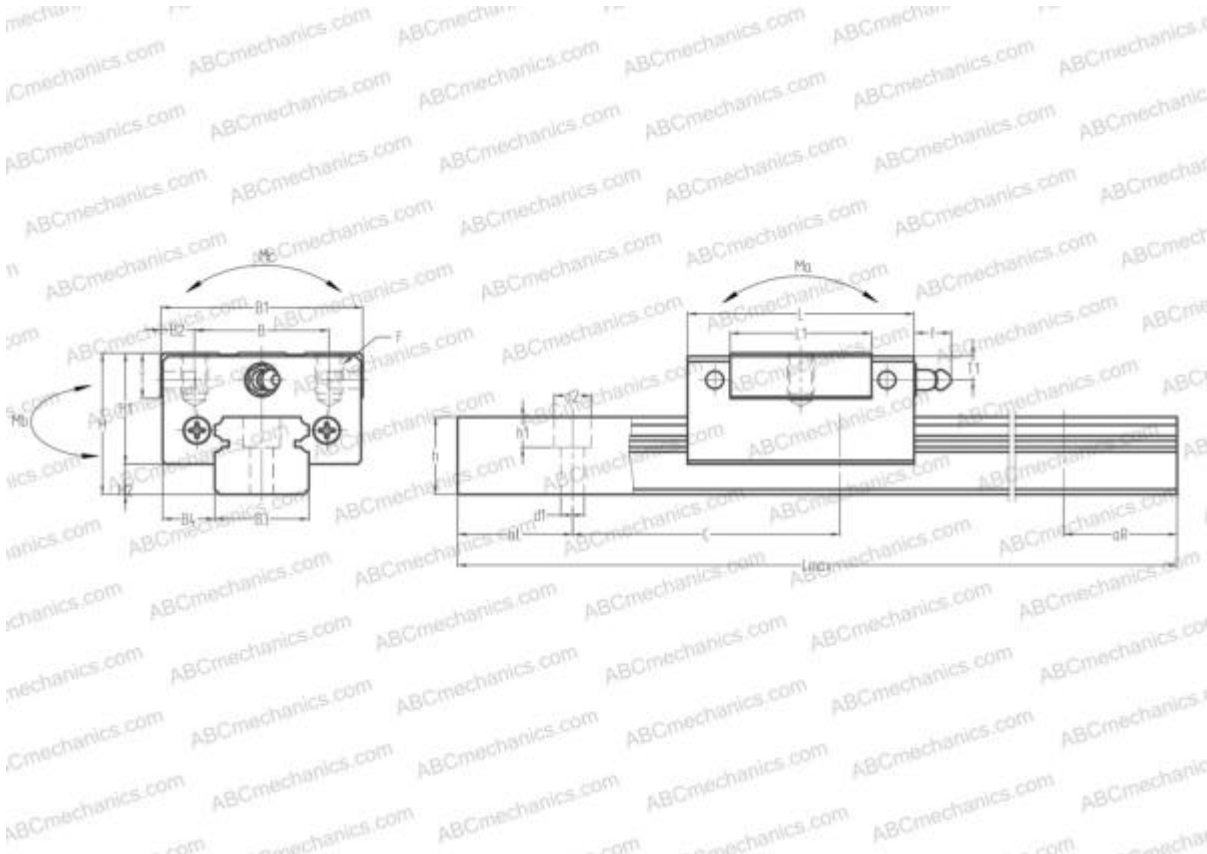

LWL15..B IKO

Linear guides

TYPE: Monorail guidance systems, Recirculating balls, Four directional iso-load carrying type, Miniature, Square type, Low, Ball slide length - standard, Mounting tap

Technical specification

DIMENSIONS, MM

B1	32,000
H	16,000
L	43,600
B	25,000
J	20,000
L1	27,000
D2	7,500
B2	3,500
B3	15,000
B4	8,500
H1	12,000
H2	4,000
C	40,000
d1	3,500
d2	6,000

DIMENSIONS, MM

h	9,500
h1	4,500
L max	2000,000
aL	15,000
aR	15,000
F	M3x0.5x4

WEIGHT

Slide weight	0,070
Rail weight	0,105

MANUFACTURER

[IKO](#)

INTERCHANGE

ABC	LU15AL
NSK	LU15AL
THK	RSR15VM
HIWIN	MGN15C

INTERCHANGE

STAR	0442-5
INA	KUME 15
NB	SEBS15A