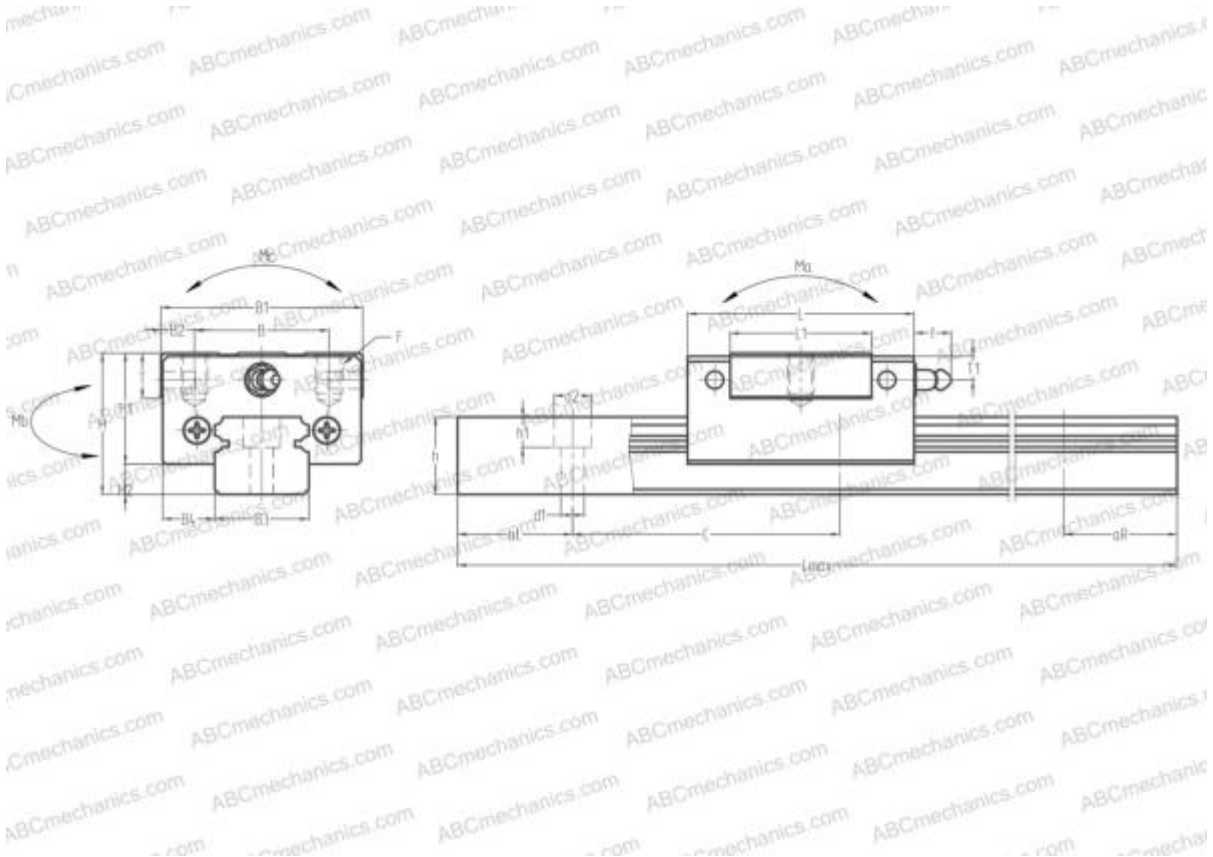

## LWLG15..B IKO

Linear guides

TYPE: Monorail guidance systems, Recirculating balls, Four directional iso-load carrying type, Miniature, Square type, Low, Ball slide length - long, Mounting tap

### Technical specification

#### DIMENSIONS, MM

B1	32,000
H	16,000
L	61,000
B	25,000
J	25,000
L1	44,400
B2	3,500
B3	15,000
B4	8,500
H1	12,000
H2	4,000
C	40,000
d1	3,500
d2	6,000
h	9,500

#### DIMENSIONS, MM

h1	4,500
L max	2000,000
aL	15,000
aR	15,000
F	M3x0.5x4