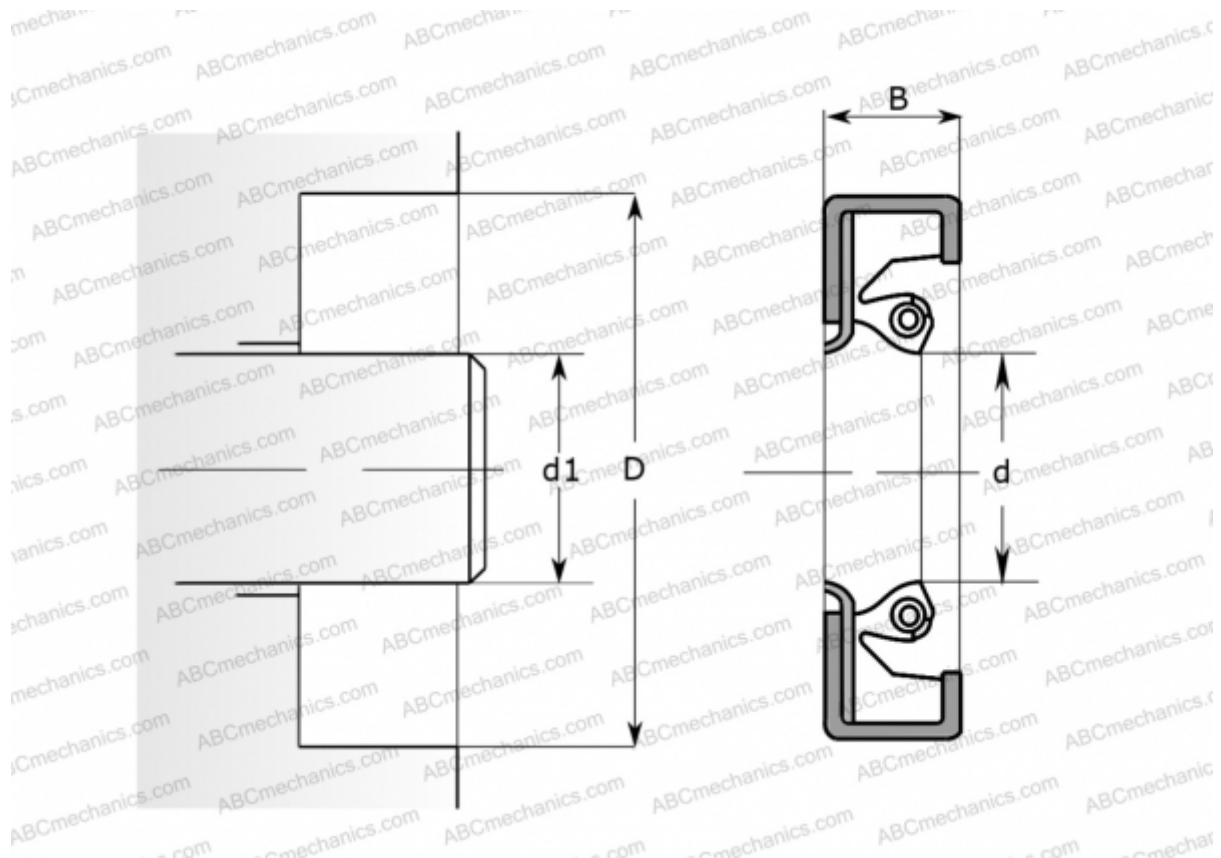

## 1400957 SKF

Radial shaft seals

TYPE: Radial shaft seals, Metal case, With spring-loaded sealing lip, Type HDSF1, material FPM/FKM, PTFE (SKF)

### Technical specification

#### DIMENSIONS, MM

$d_1$	355,600
$d$	355,600
$D$	406,400
$B$	25,400