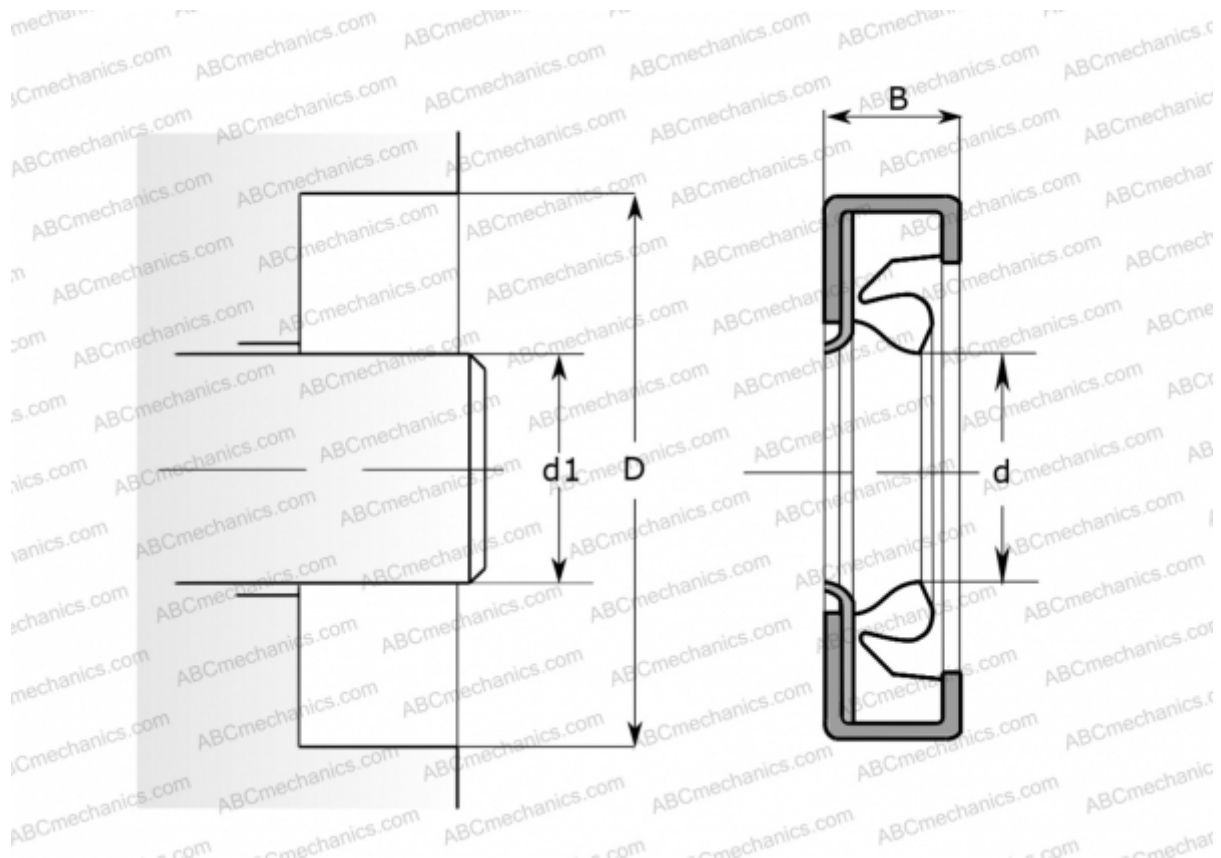

1900954 SKF

Radial shaft seals

TYPE: Radial shaft seals, Metal case, With spring-loaded sealing lip, Type HDSF2, material FPM/FKM, PTFE (SKF)

Technical specification

DIMENSIONS, MM

| | |
|-------|---------|
| d_1 | 482,600 |
| d | 482,600 |
| D | 533,400 |
| B | 22,100 |