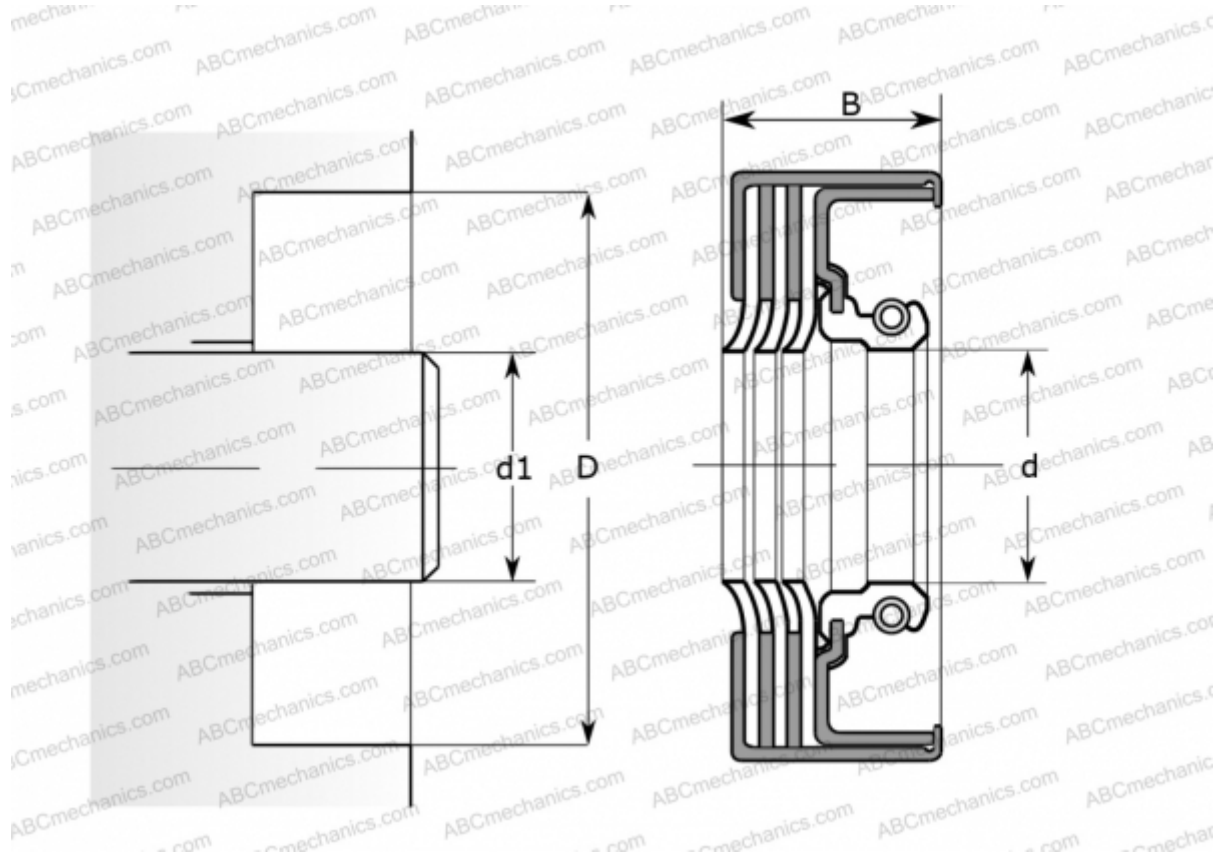

## 26289 SKF

Radial shaft seals

TYPE: Radial shaft seals, Metal case, With spring-loaded sealing lip, Type TL4, material NBR (SKF)

### Technical specification

#### DIMENSIONS, MM

d1	66,675
d	66,675
D	95,275
B	18,161

**MANUFACTURER** [SKF](#)

#### CALCULATION DATA

Maximum shaft surface speed 0,001 m/s