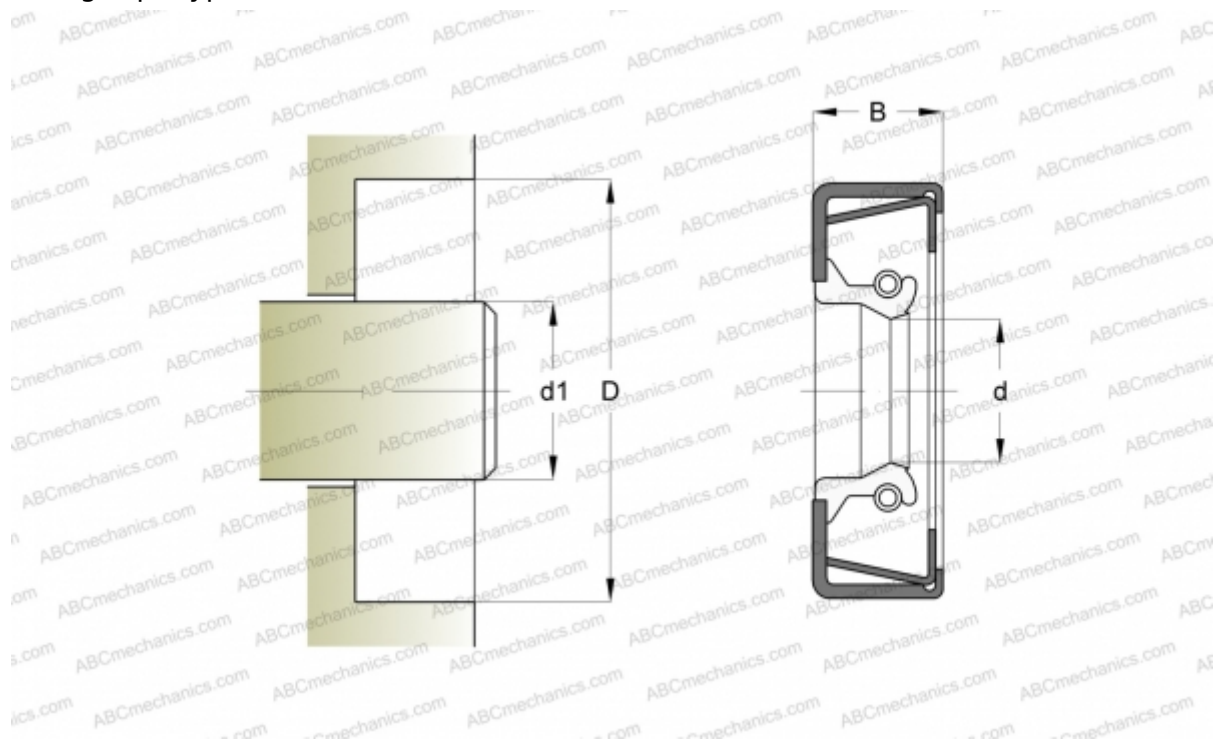

## CR 54974 CR

Radial shaft seals

TYPE: Radial shaft seals, Metal case and a secondary reinforcement in the side face, With spring-loaded sealing slip, Type CRWH1, material FPM/FKM (SKF)

### Technical specification

#### DIMENSIONS, MM

$d_1$	139,700
$d$	139,700
$D$	171,450
$B$	12,700

**MANUFACTURER** [CR](#)

#### CALCULATION DATA

Maximum shaft surface speed 0,001 m/s