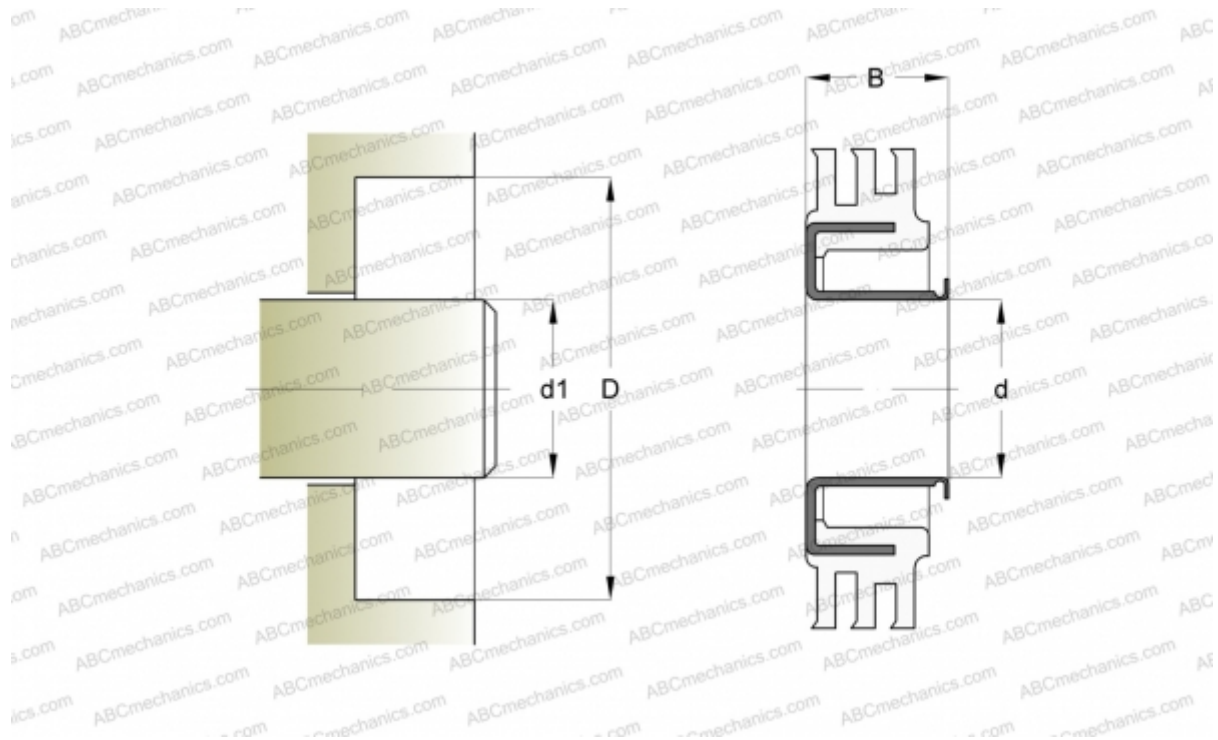

CR 15702 CR

Radial shaft seals

TYPE: Radial shaft seals, With a rubber outside diameter, Springless sealing lip, Type X, material NBR (SKF)

Technical specification

DIMENSIONS, MM

d1	39,700
d	39,700
D	69,850
B	11,130

MANUFACTURER [CR](#)

INTERCHANGE

SKF [15702](#)

CALCULATION DATA

Maximum shaft surface speed 0,001 m/s