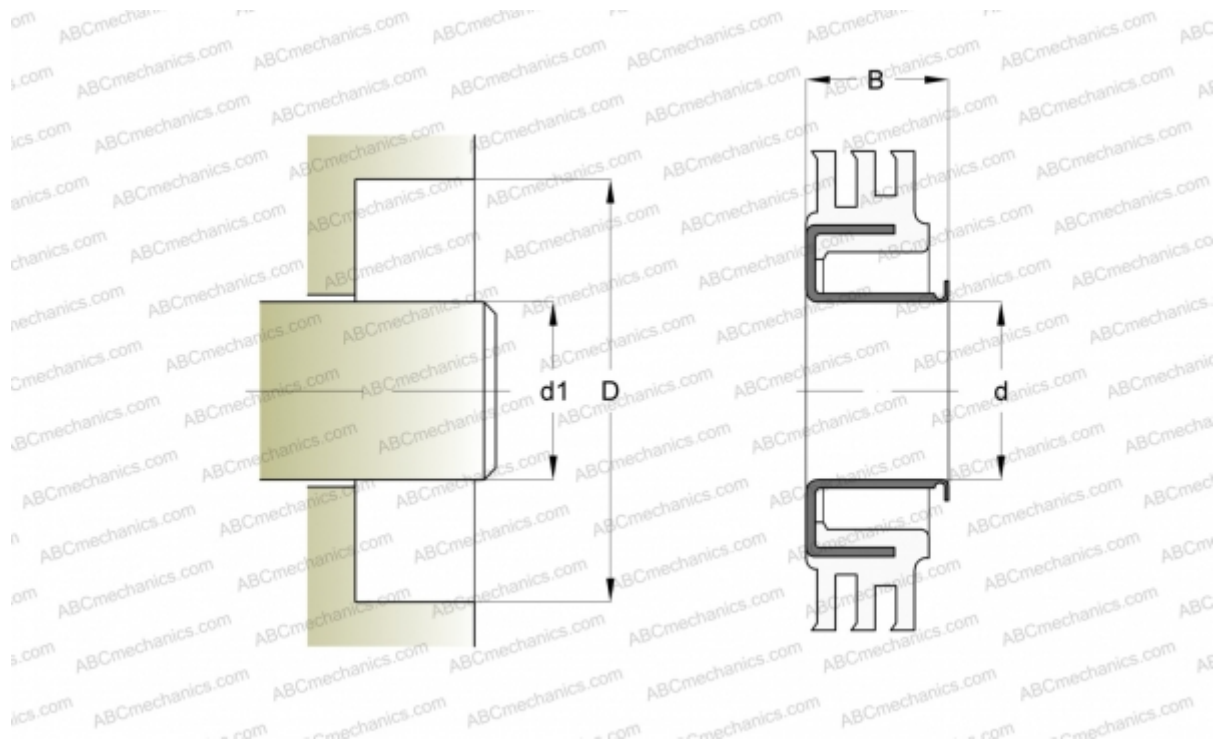

40131 SKF

Radial shaft seals

TYPE: Radial shaft seals, With a rubber outside diameter, Springless sealing lip, Type X, material NBR (SKF)

Technical specification

DIMENSIONS, MM

d1	101,600
d	101,600
D	147,650
B	12,700

MANUFACTURER [SKF](#)

INTERCHANGE

CR [CR 40131](#)

CALCULATION DATA

Maximum shaft surface speed 0,001 m/s