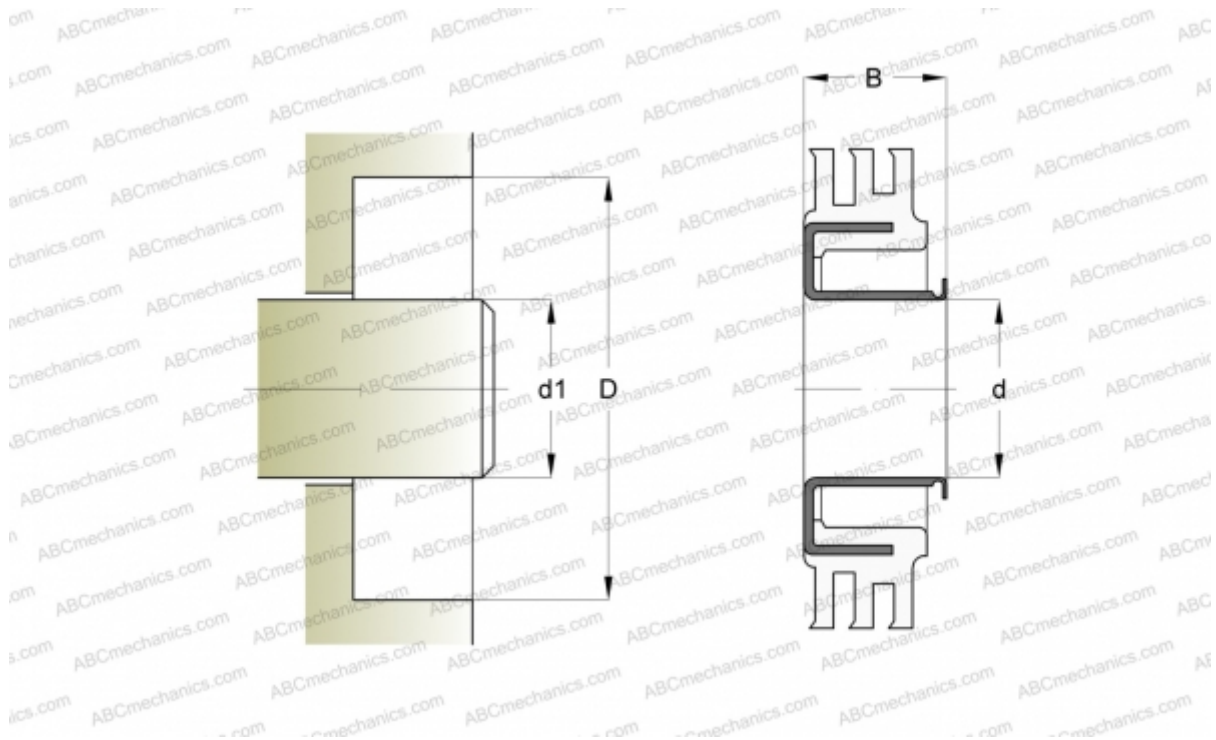

CR 40131 CR

Radial shaft seals

TYPE: Radial shaft seals, With a rubber outside diameter, Springless sealing lip, Type X, material NBR (SKF)

Technical specification

DIMENSIONS, MM

d1	101,600
d	101,600
D	147,650
B	12,700

MANUFACTURER [CR](#)

INTERCHANGE

SKF [40131](#)

CALCULATION DATA

Maximum shaft surface speed 0,001 m/s