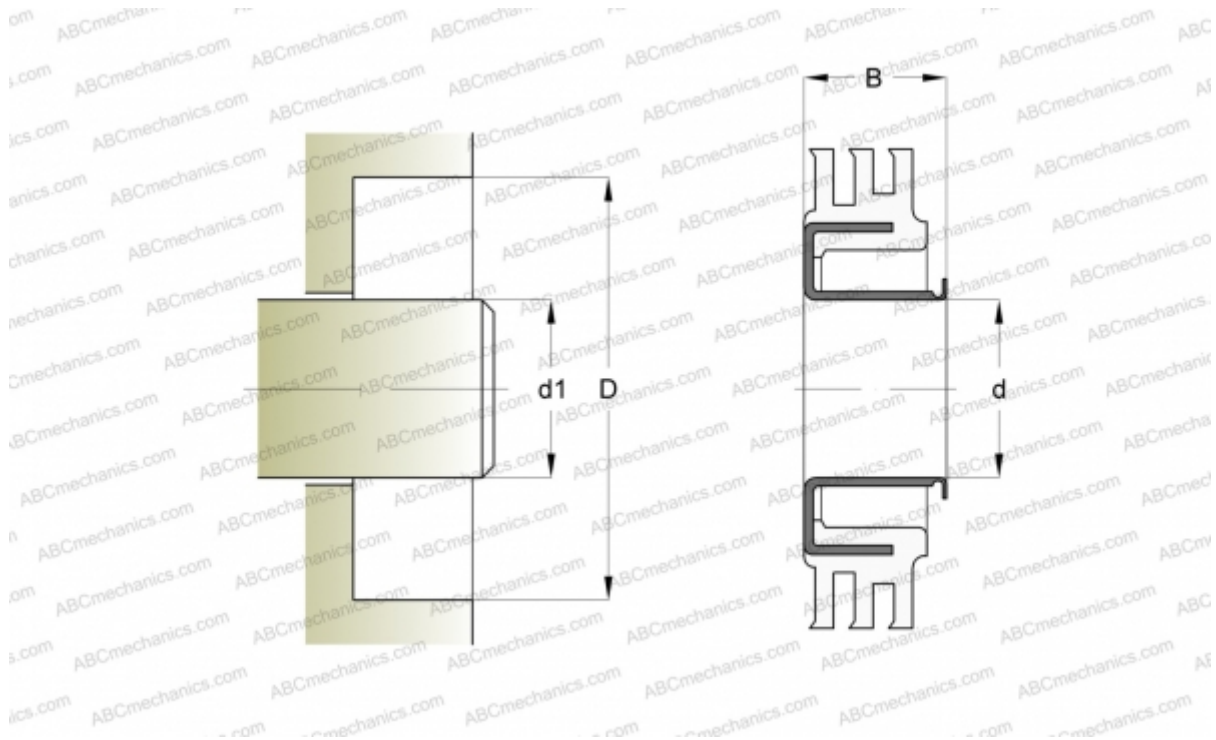

## 55152 SKF

Radial shaft seals

TYPE: Radial shaft seals, With a rubber outside diameter, Springless sealing lip, Type X, material NBR (SKF)

### Technical specification

#### DIMENSIONS, MM

d1	139,700
d	139,700
D	172,210
B	9,650

**MANUFACTURER** [SKF](#)

#### CALCULATION DATA

Maximum shaft surface speed 0,001 m/s