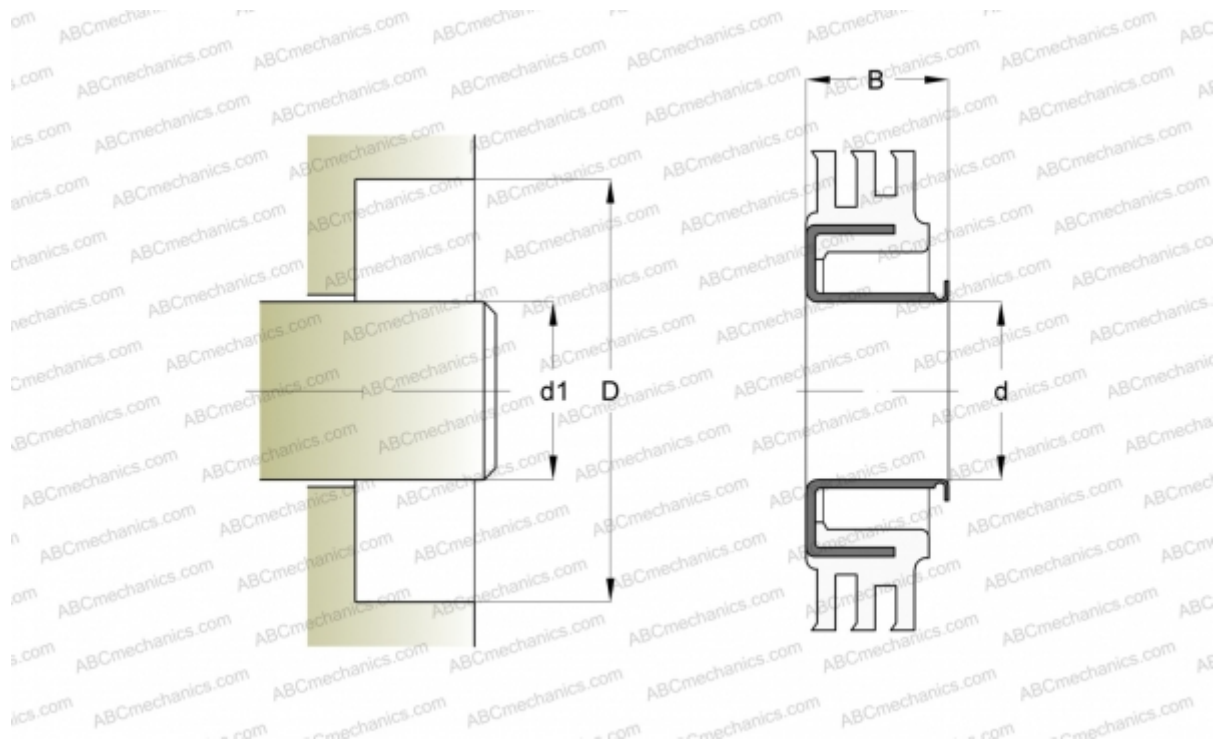

62530 SKF

Radial shaft seals

TYPE: Radial shaft seals, With a rubber outside diameter, Springless sealing lip, Type X, material NBR (SKF)

Technical specification

DIMENSIONS, MM

d1	158,750
d	158,750
D	196,850
B	8,890

MANUFACTURER [SKF](#)

INTERCHANGE

CR [CR 62530](#)

CALCULATION DATA

Maximum shaft surface speed 0,001 m/s