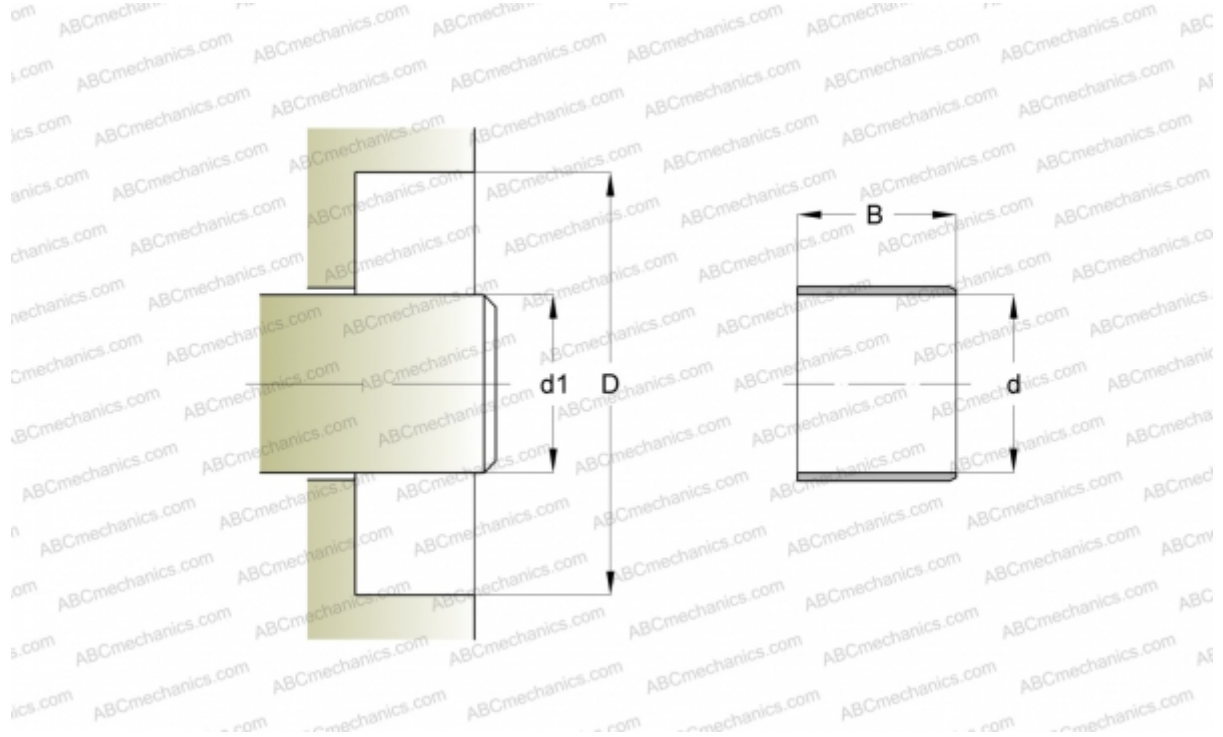

## 87921 SKF

Wear sleeves

TYPE: Wear sleeves, Wear sleeves for heavy industrial applications, Type LDSLV4 (SKF)

### Technical specification

#### DIMENSIONS, MM

|    |         |
|----|---------|
| d1 | 475,180 |
| d  | 475,180 |
| B  | 20,000  |

**MANUFACTURER** [SKF](#)