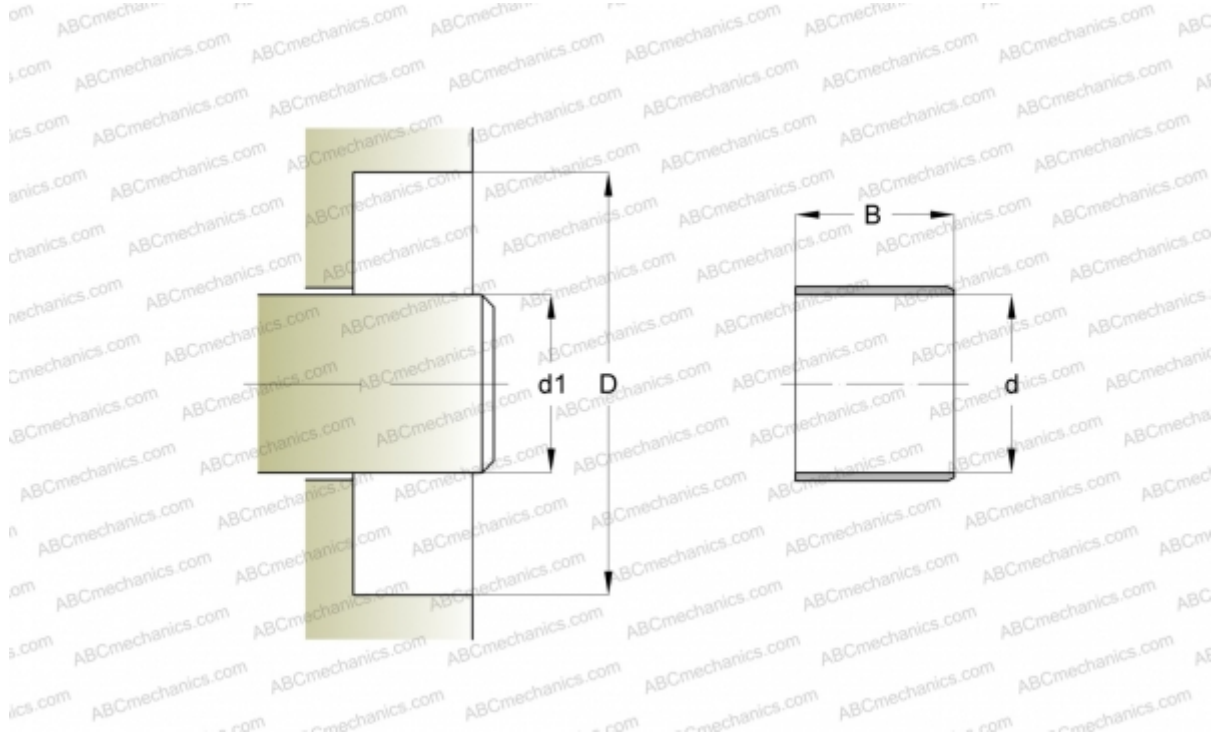

86413 SKF

Wear sleeves

TYPE: Wear sleeves, Wear sleeves for heavy industrial applications, Type LDSLV4 (SKF)

Technical specification

DIMENSIONS, MM

d1	249,250
d	249,250
B	28,580

MANUFACTURER [SKF](#)

CALCULATION DATA

Maximum shaft surface speed	0,001 m/s
-----------------------------	-----------