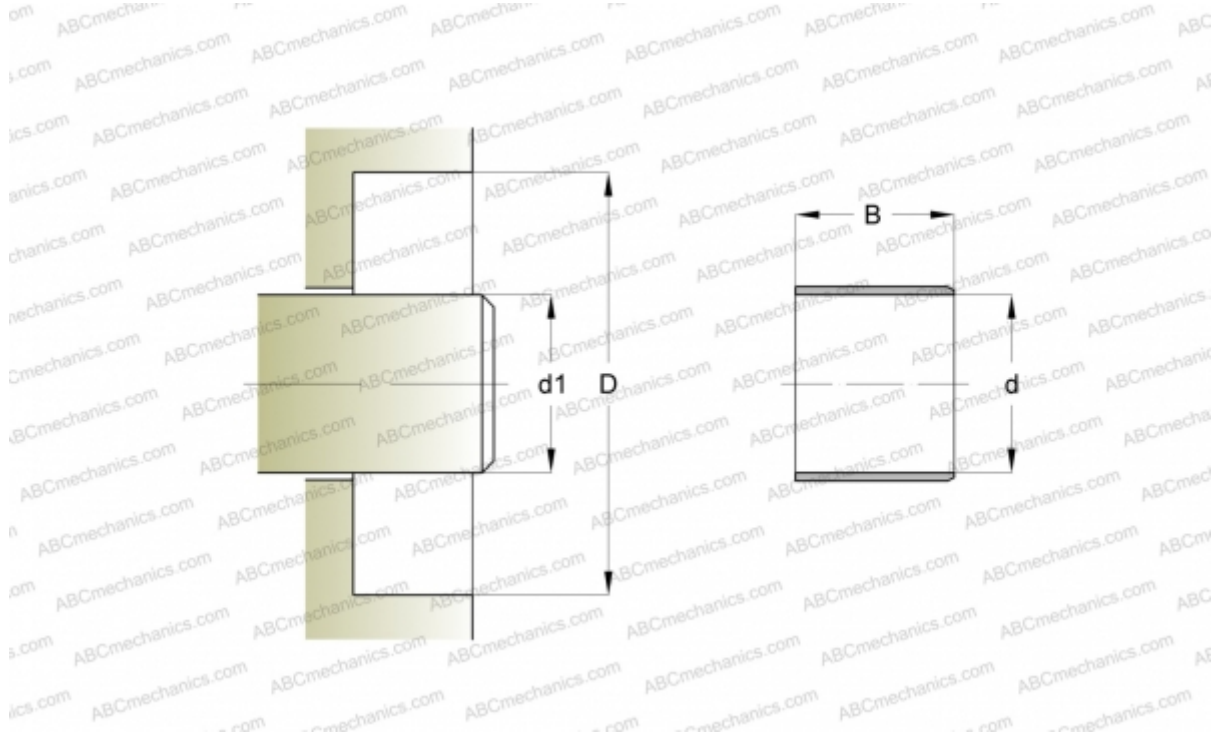

## 84963 SKF

Wear sleeves

TYPE: Wear sleeves, Wear sleeves for heavy industrial applications, Type LDSLV4 (SKF)

### Technical specification

#### DIMENSIONS, MM

$d_1$	331,800
$d$	331,800
$B$	28,580

**MANUFACTURER** [SKF](#)

#### CALCULATION DATA

Maximum shaft surface speed	0,001 m/s
-----------------------------	-----------