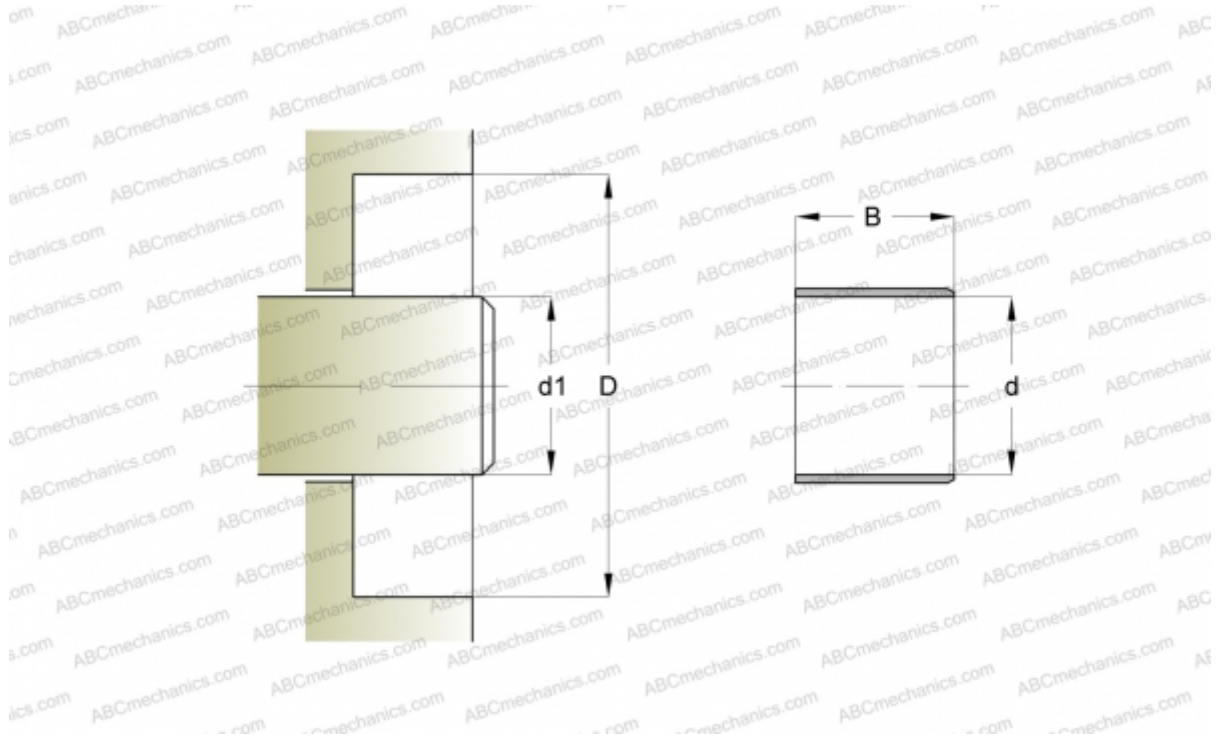

86429 SKF

Wear sleeves

TYPE: Wear sleeves, Wear sleeves for heavy industrial applications, Type LDSLV4 (SKF)

Technical specification

DIMENSIONS, MM

d1	363,550
d	363,550
B	38,100

MANUFACTURER [SKF](#)

CALCULATION DATA

Maximum shaft surface speed	0,001 m/s
-----------------------------	-----------