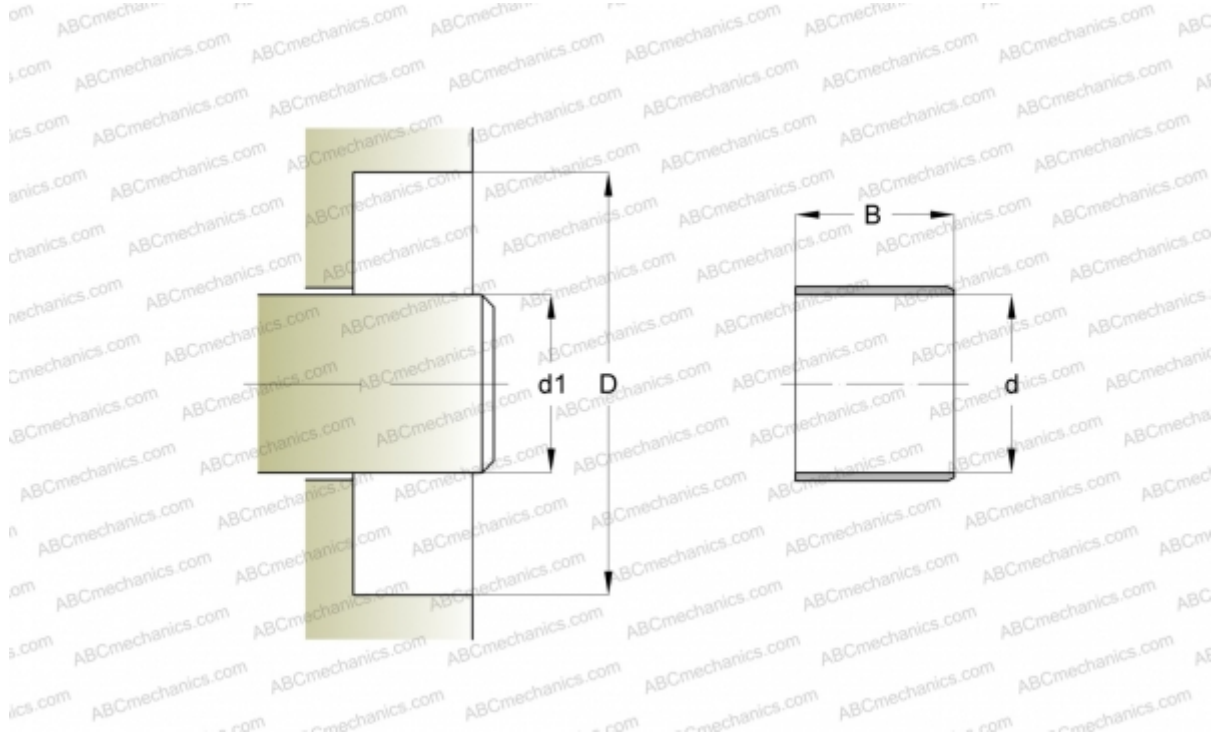

87723 SKF

Wear sleeves

TYPE: Wear sleeves, Wear sleeves for heavy industrial applications, Type LDSLV4 (SKF)

Technical specification

DIMENSIONS, MM

d1	376,250
d	376,250
B	38,100

MANUFACTURER [SKF](#)

CALCULATION DATA

Maximum shaft surface speed	0,001 m/s
-----------------------------	-----------