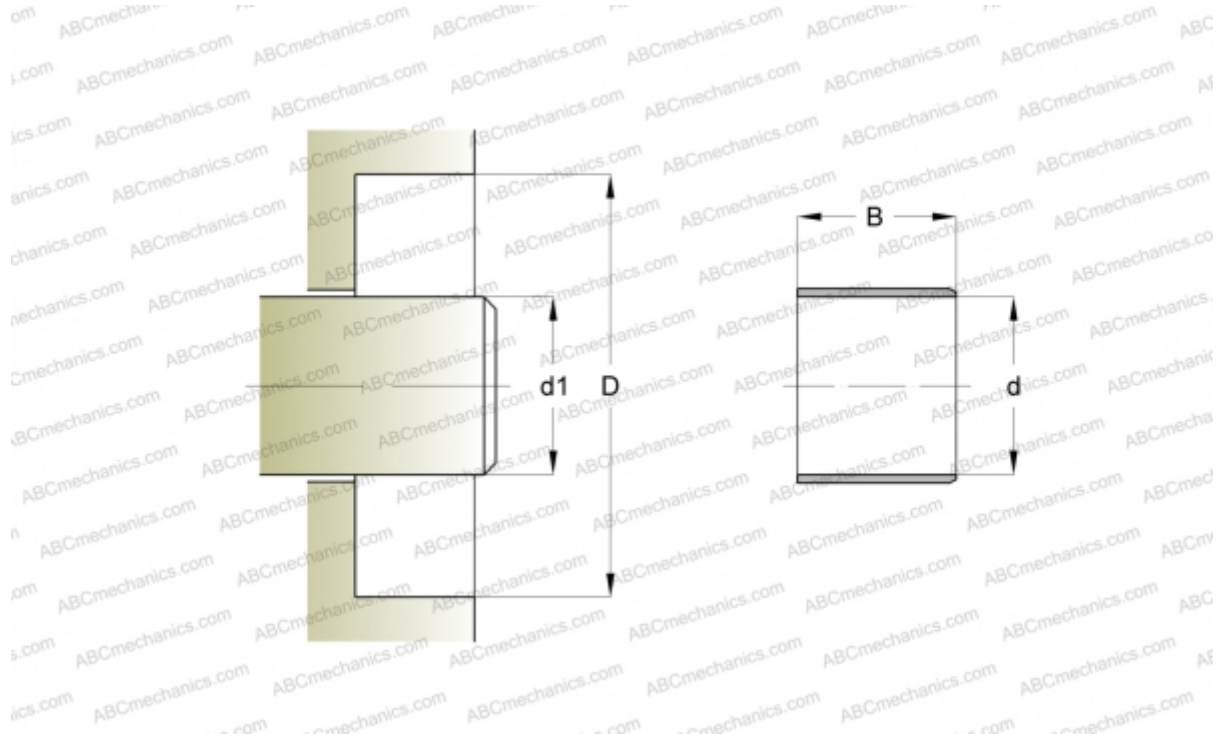

86343 SKF

Wear sleeves

TYPE: Wear sleeves, Wear sleeves for heavy industrial applications, Type LDSLV4 (SKF)

Technical specification

DIMENSIONS, MM

d1	461,340
d	461,340
B	50,800

MANUFACTURER [SKF](#)

CALCULATION DATA

Maximum shaft surface speed	0,001 m/s
-----------------------------	-----------