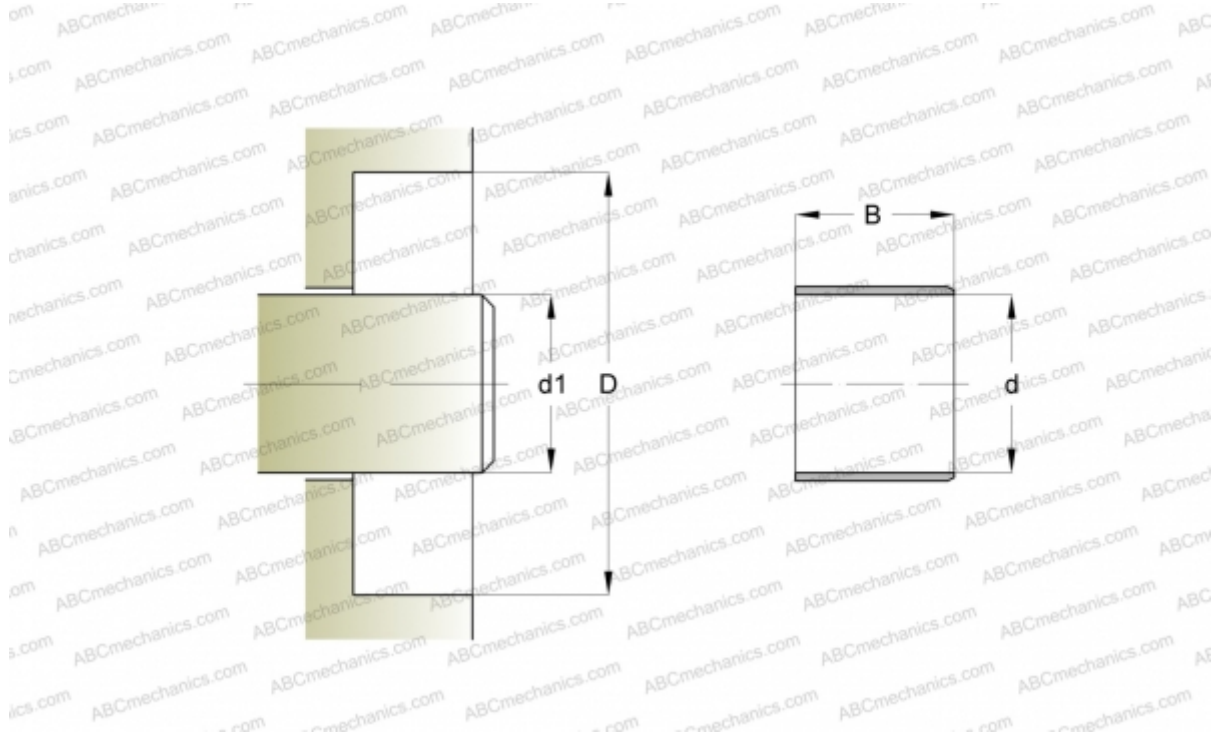

85531 SKF

Wear sleeves

TYPE: Wear sleeves, Wear sleeves for heavy industrial applications, Type LDSLV4 (SKF)

Technical specification

DIMENSIONS, MM

| | |
|----|---------|
| d1 | 681,050 |
| d | 681,050 |
| B | 57,150 |

MANUFACTURER [SKF](#)

CALCULATION DATA

| | |
|-----------------------------|-----------|
| Maximum shaft surface speed | 0,001 m/s |
|-----------------------------|-----------|