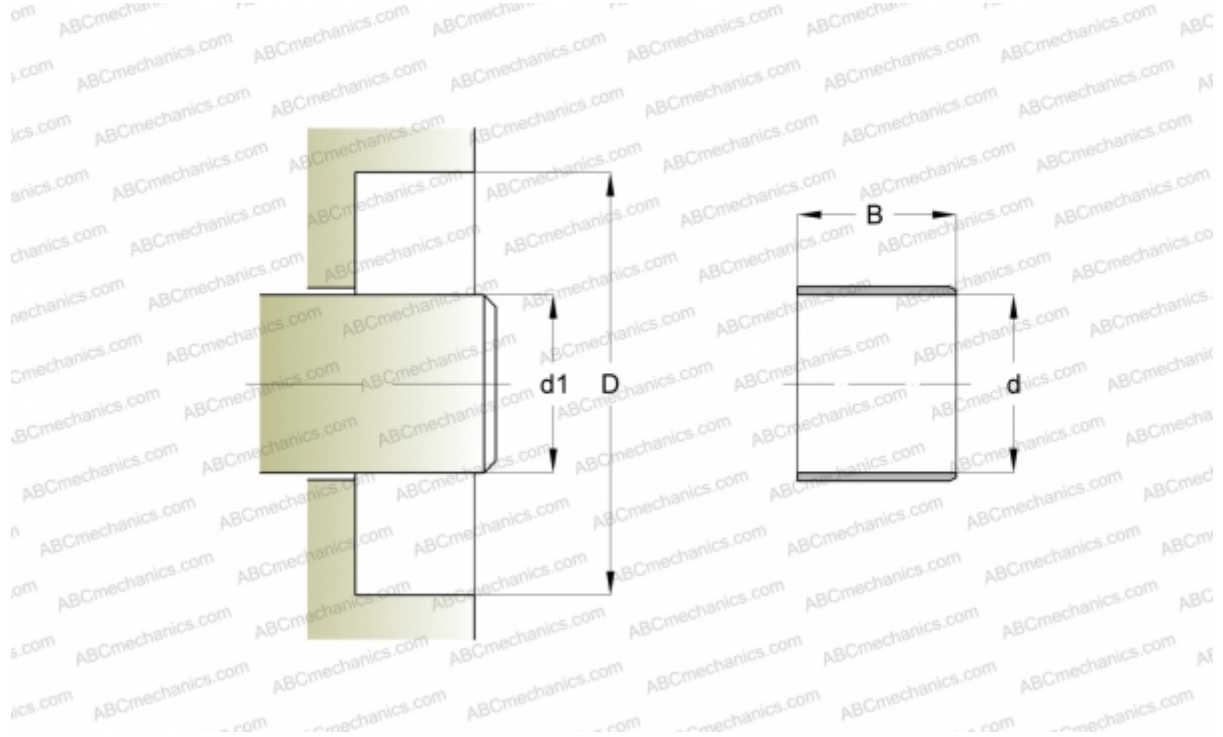

84764 SKF

Wear sleeves

TYPE: Wear sleeves, Wear sleeves for heavy industrial applications, Type LDSLV4 (SKF)

Technical specification

DIMENSIONS, MM

d1	687,400
d	687,400
B	57,150

MANUFACTURER [SKF](#)

CALCULATION DATA

Maximum shaft surface speed	0,001 m/s
-----------------------------	-----------