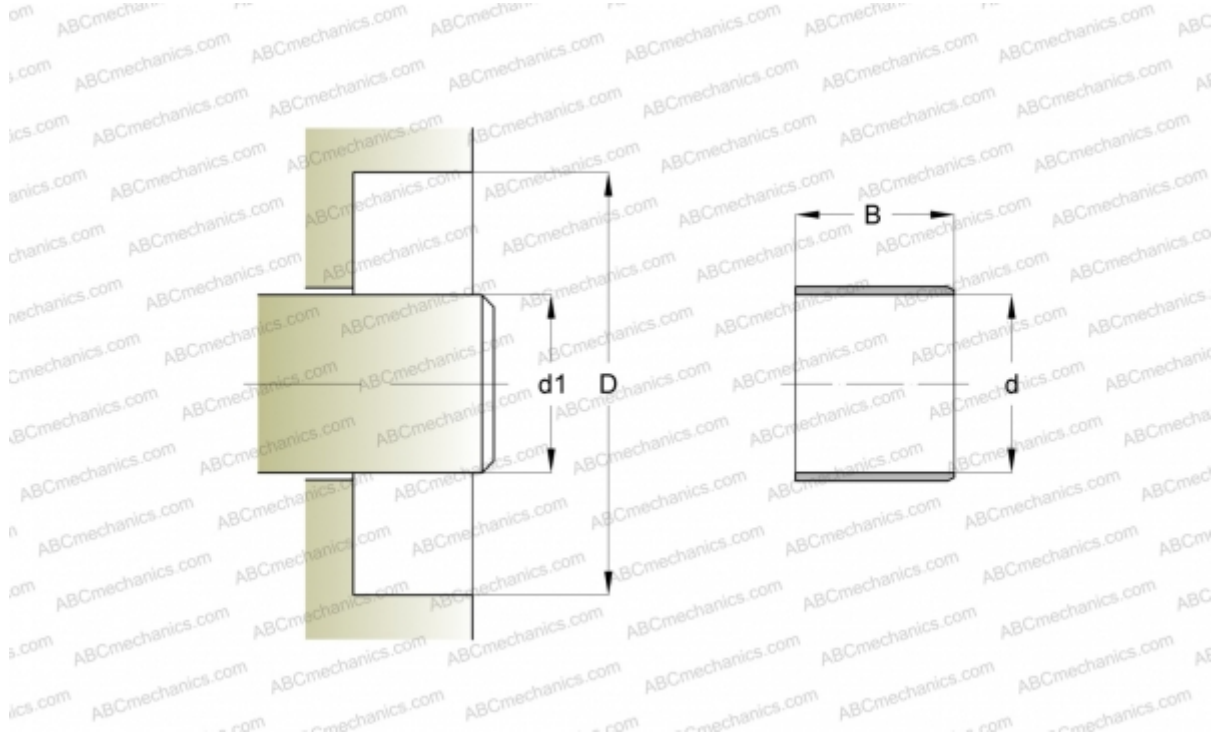

87850 SKF

Wear sleeves

TYPE: Wear sleeves, Wear sleeves for heavy industrial applications, Type LDSLV4 (SKF)

Technical specification

DIMENSIONS, MM

d1	833,420
d	833,420
B	56,390

MANUFACTURER [SKF](#)

CALCULATION DATA

Maximum shaft surface speed	0,001 m/s
-----------------------------	-----------