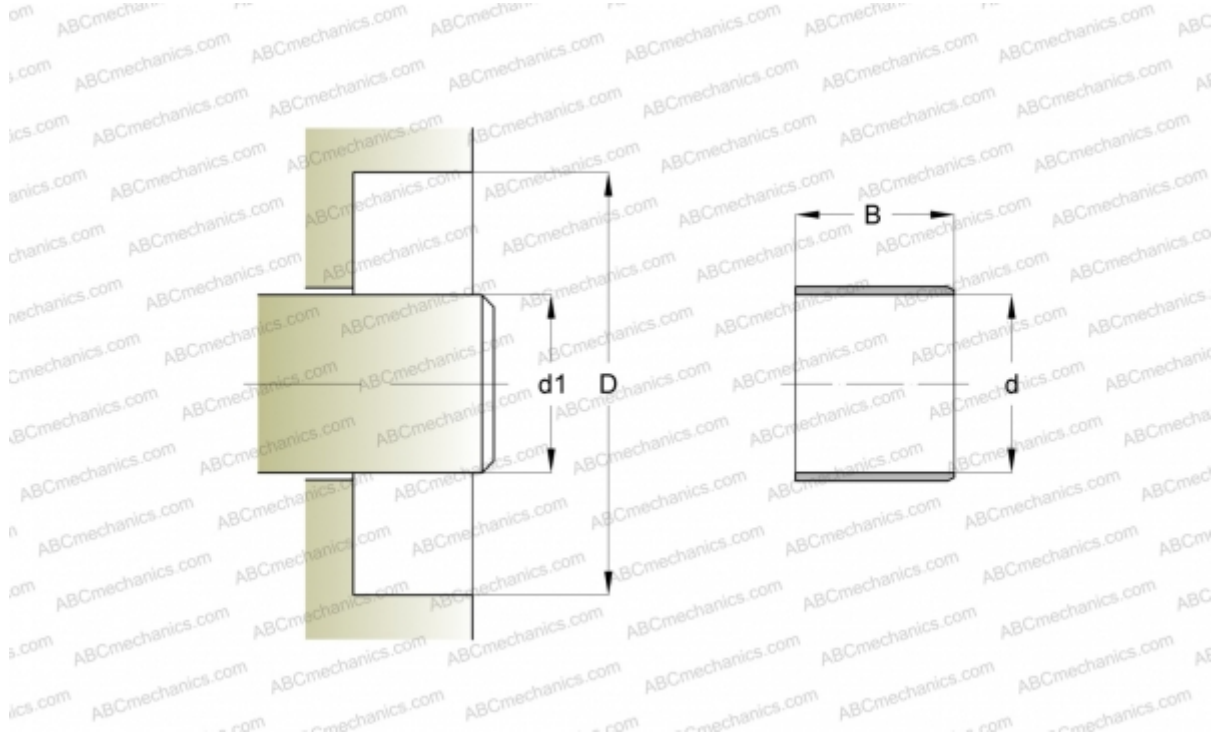

86458 SKF

Wear sleeves

TYPE: Wear sleeves, Wear sleeves for heavy industrial applications, Type LDSLV4 (SKF)

Technical specification

DIMENSIONS, MM

d1	935,050
d	935,050
B	63,500

MANUFACTURER [SKF](#)

CALCULATION DATA

Maximum shaft surface speed	0,001 m/s
-----------------------------	-----------