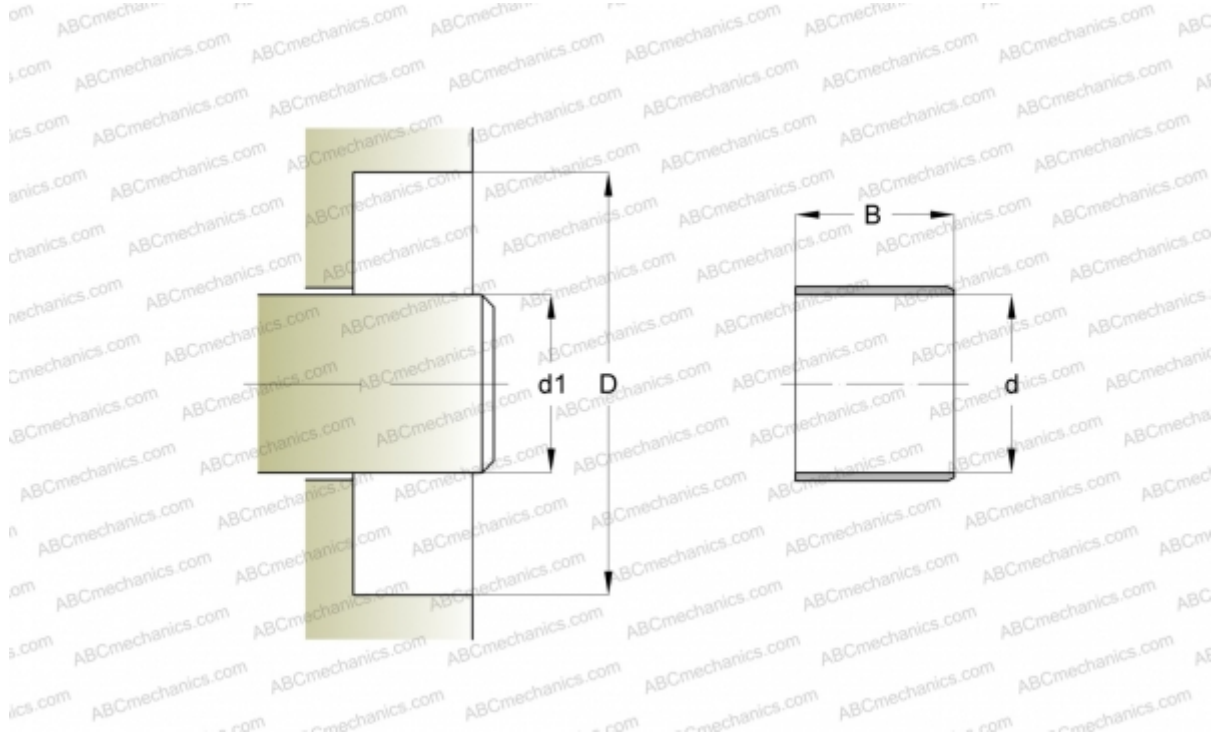

## 81753 SKF

Wear sleeves

TYPE: Wear sleeves, Wear sleeves for heavy industrial applications, Type LDSLV4 (SKF)

### Technical specification

#### DIMENSIONS, MM

|       |         |
|-------|---------|
| $d_1$ | 977,900 |
| $d$   | 977,900 |
| $B$   | 38,100  |

**MANUFACTURER** [SKF](#)