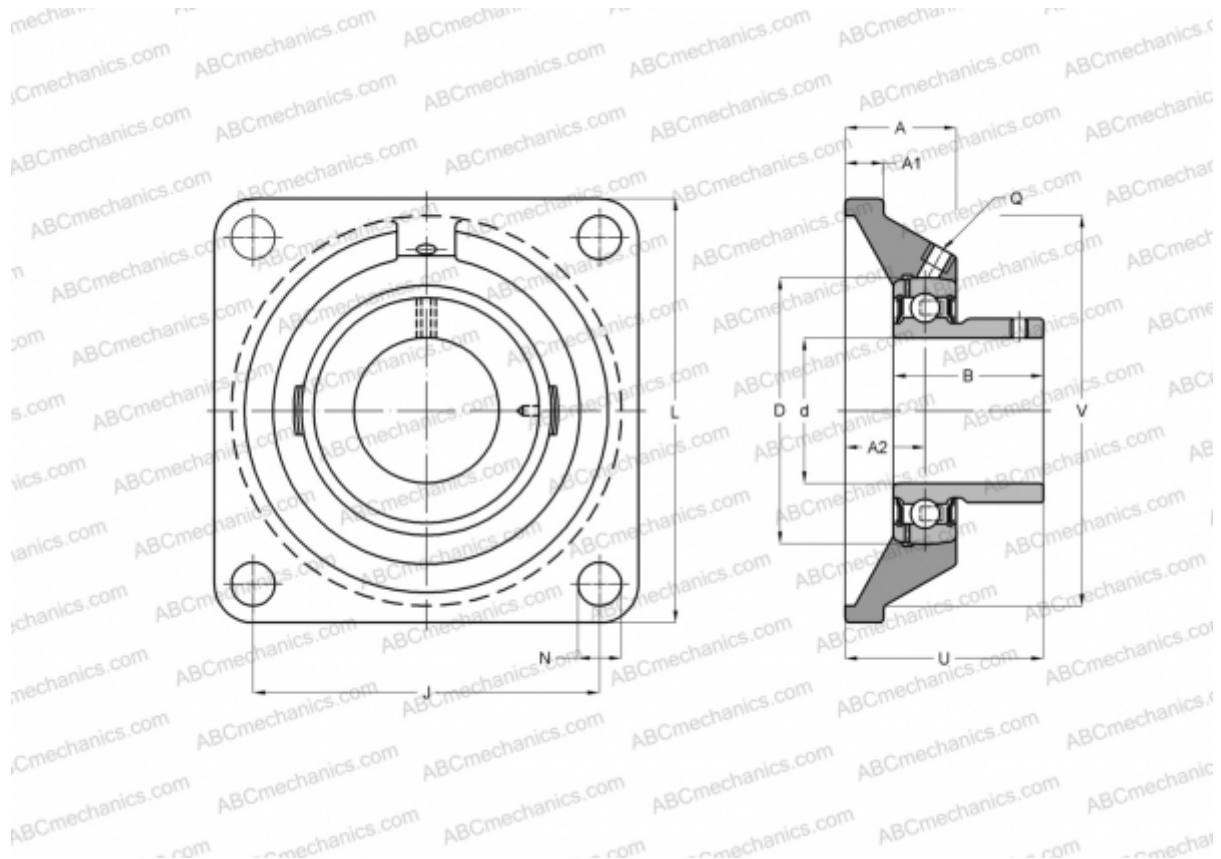

UCF X14 ASAHI

Ball bearing units

TYPE: Housing units, Four-bolt flanged housing units, Cast iron housing, Radial insert ball bearing with grub screws in inner ring, Type UCFX (ASAHI)

Technical specification

DIMENSIONS, MM

d	70,000
D	130,000
B	77,800
L	197,000
A	60,000
J	152,000
A1	24,000
A2	37,000
N	23,000
U	81,500

MANUFACTURER

[ASAHI](#)

WEIGHT, KG

7,700

Bearing	UC X14
Housing	F X14