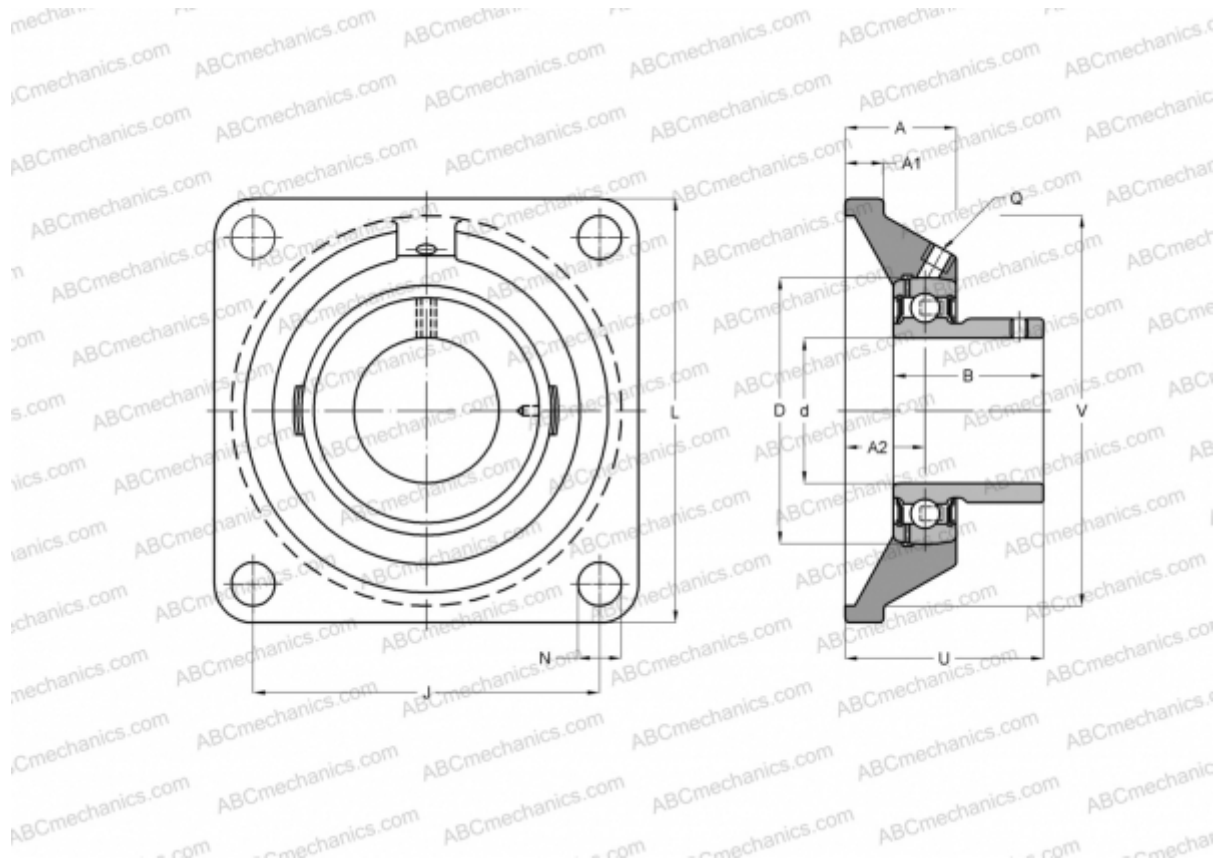

## UCF X18 ASAHI

Ball bearing units

TYPE: Housing units, Four-bolt flanged housing units, Cast iron housing, Radial insert ball bearing with grub screws in inner ring, Type UCFX (ASAHI)

### Technical specification

#### DIMENSIONS, MM

d	90,000
D	170,000
B	104,000
L	214,000
A	76,000
J	171,000
A1	24,000
A2	45,000
N	23,000
U	106,100

#### WEIGHT, KG

10,600

Bearing	UC X18
Housing	F X18