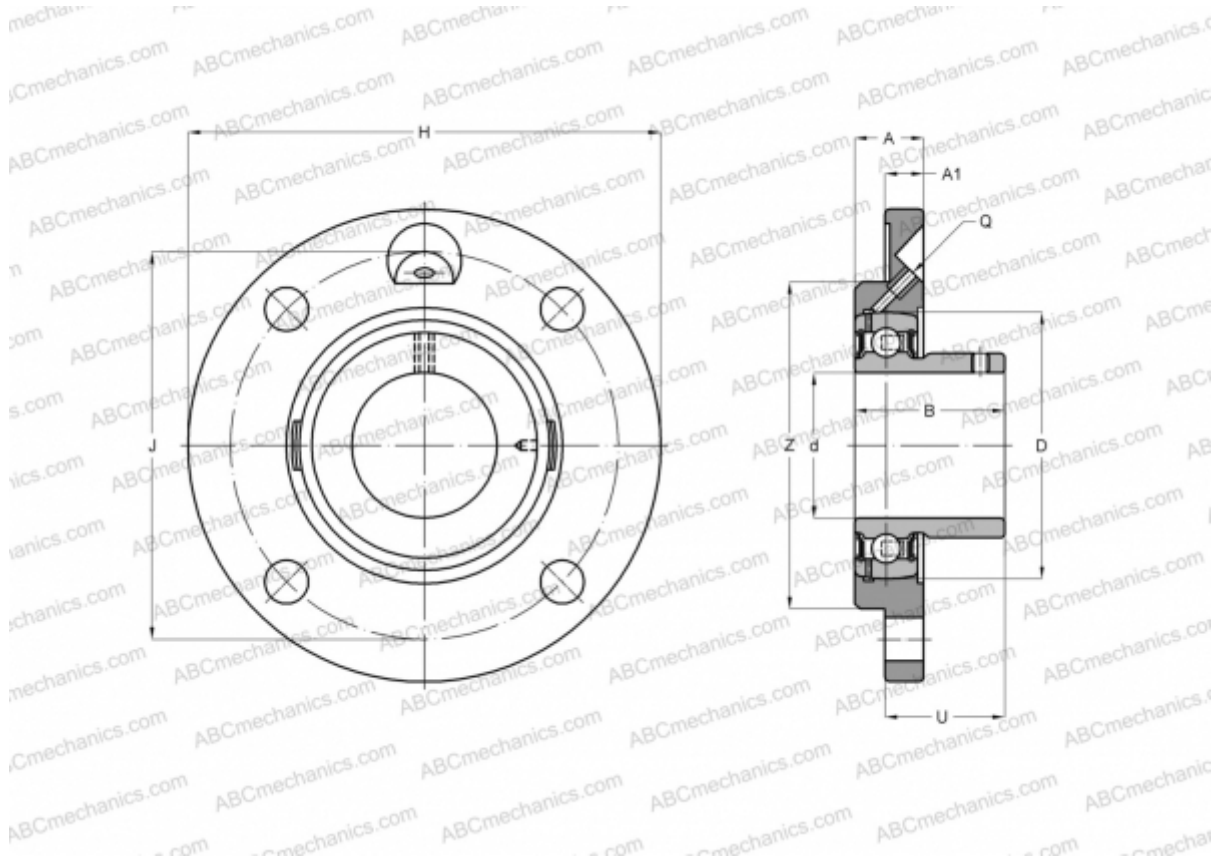

UCFC X14 ASAHI

Ball bearing units

TYPE: Housing units, Four-bolt flanged housing units, Cast iron housing, Radial insert ball bearing with grub screws in inner ring, Type UCFCX (ASAHI)

Technical specification

DIMENSIONS, MM

d	70,000
D	130,000
B	77,800
H	222,000
A	36,000
J	190,000
A1	14,000
N	19,000
U	58,500

WEIGHT, KG

7,400

Bearing	UC X14
Housing	FC X14

MANUFACTURER

[ASAHI](#)