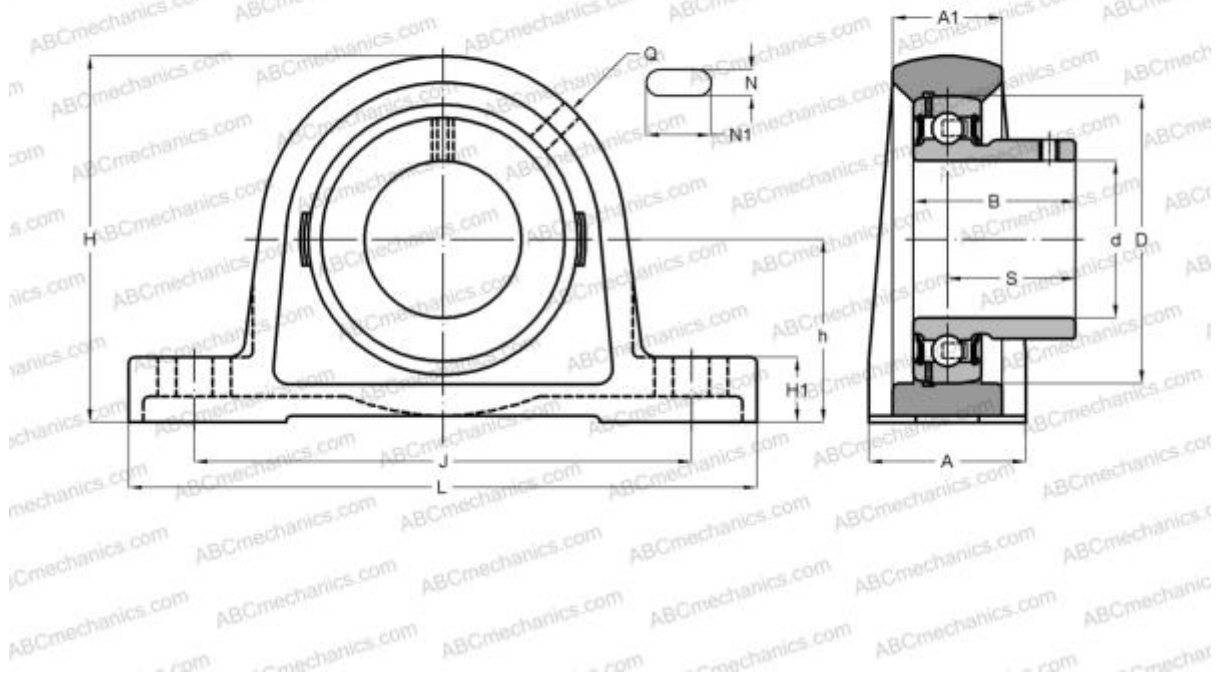

## USP203 ABC

Ball bearing units

TYPE: Housing units, Plummer block, Cast iron housing, Radial insert ball bearing with grub screws in inner ring, With inner ring extended at one side, massive bearing units

### Technical specification

#### DIMENSIONS, MM

d	17,000
D	40,000
L	127,000
H	62,000
A	22,000
J	95,000
A1	38,000
H1	15,000
N	13,000
N1	19,000
S	16,000
h	30,200
Q	M6x1

**WEIGHT, KG** 0,600

Bearing	US203
Housing	P203