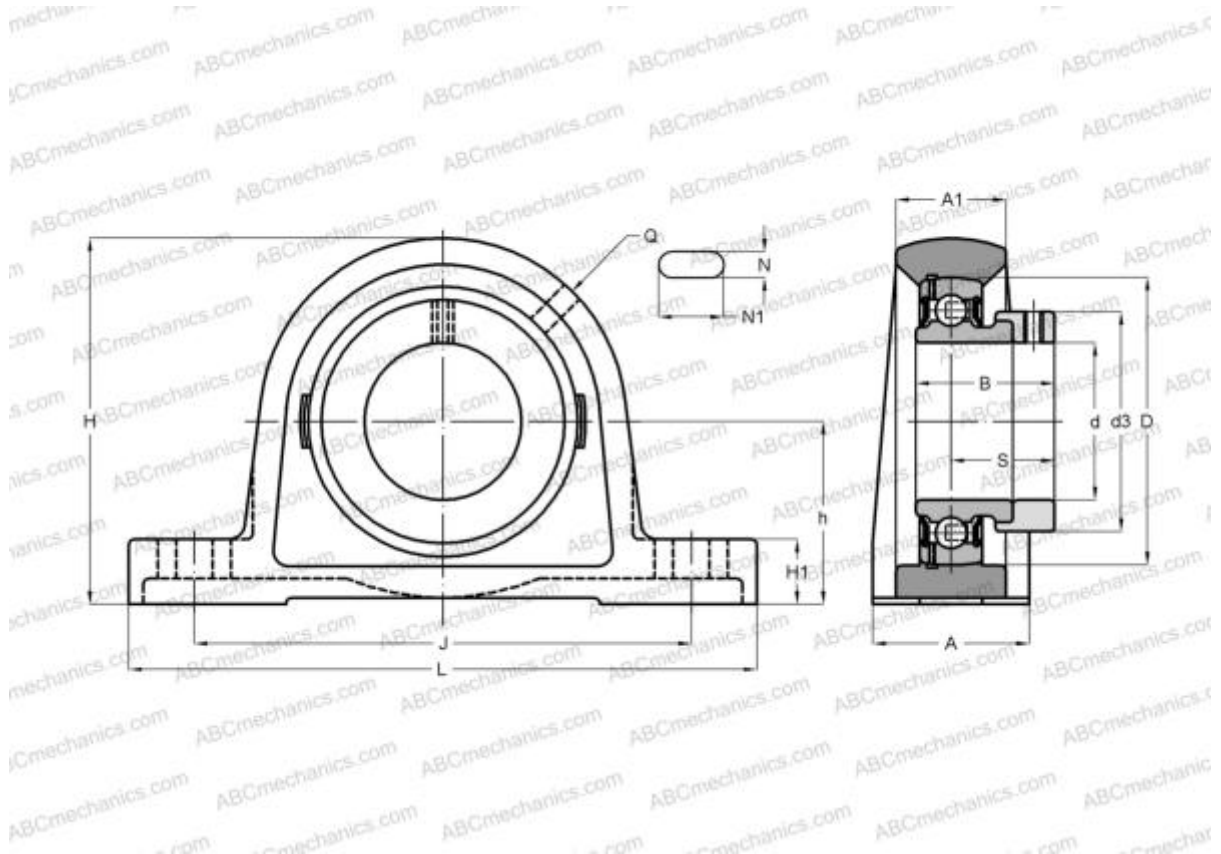

## ESP205 ABC

Ball bearing units

TYPE: Housing units, Plummer block, Cast iron housing, Radial insert ball bearing with eccentric locking collar, With inner ring extended at one side, massive bearing units

### Technical specification

#### DIMENSIONS, MM

d	25,000
D	52,000
L	140,000
H	70,000
A	26,000
J	105,000
A1	38,000
H1	16,000
N	13,000
N1	19,000
S	23,400
d3	38,100
h	36,500
Q	M6x1