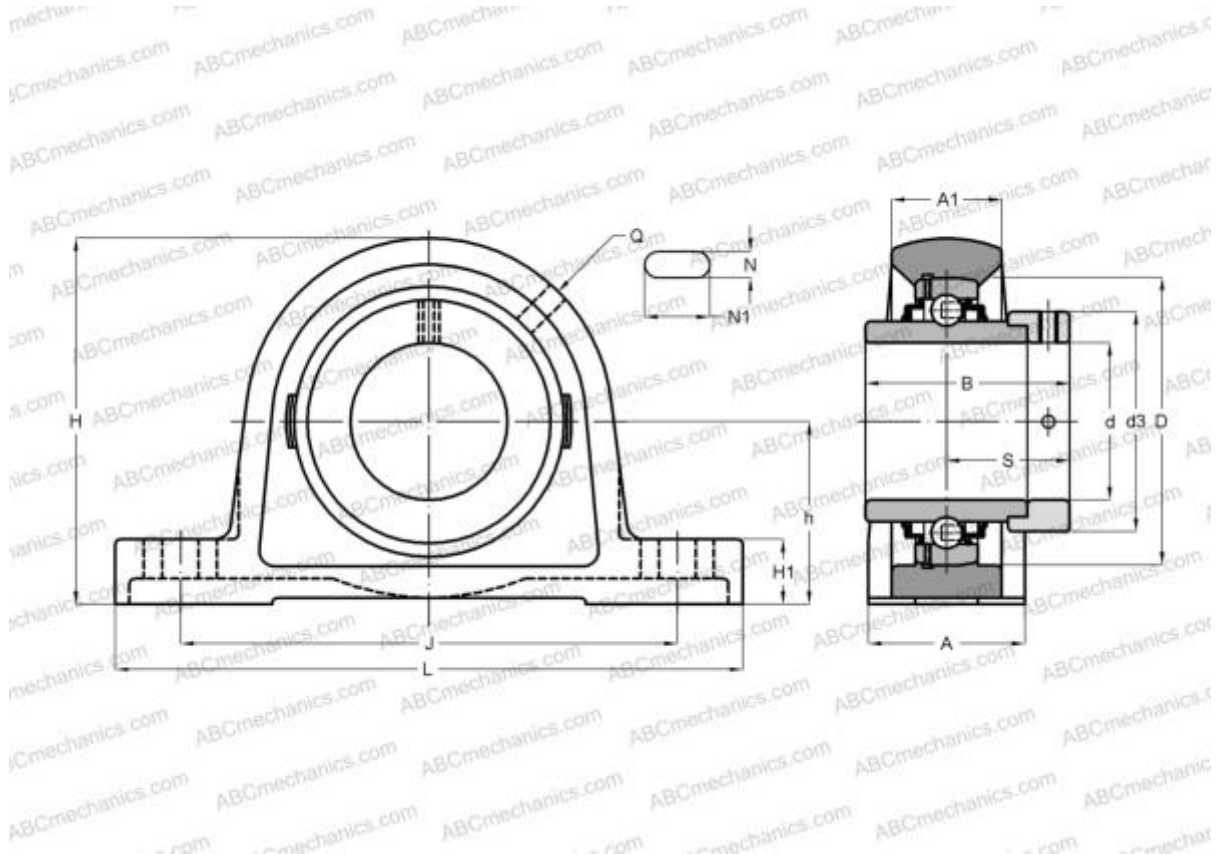

## EXP203 ABC

Ball bearing units

TYPE: Housing units, Plummer block, Cast iron housing, Radial insert ball bearing with eccentric locking collar, With inner ring extended on both sides, massive bearing units

### Technical specification

#### DIMENSIONS, MM

d	17,000
D	47,000
L	127,000
H	65,000
A	22,000
J	95,000
A1	38,000
H1	15,000
N	13,000
N1	19,000
S	26,500
d3	33,300
h	33,300
Q	M6x1

#### WEIGHT, KG

	0,800
Bearing	EX203
Housing	P204