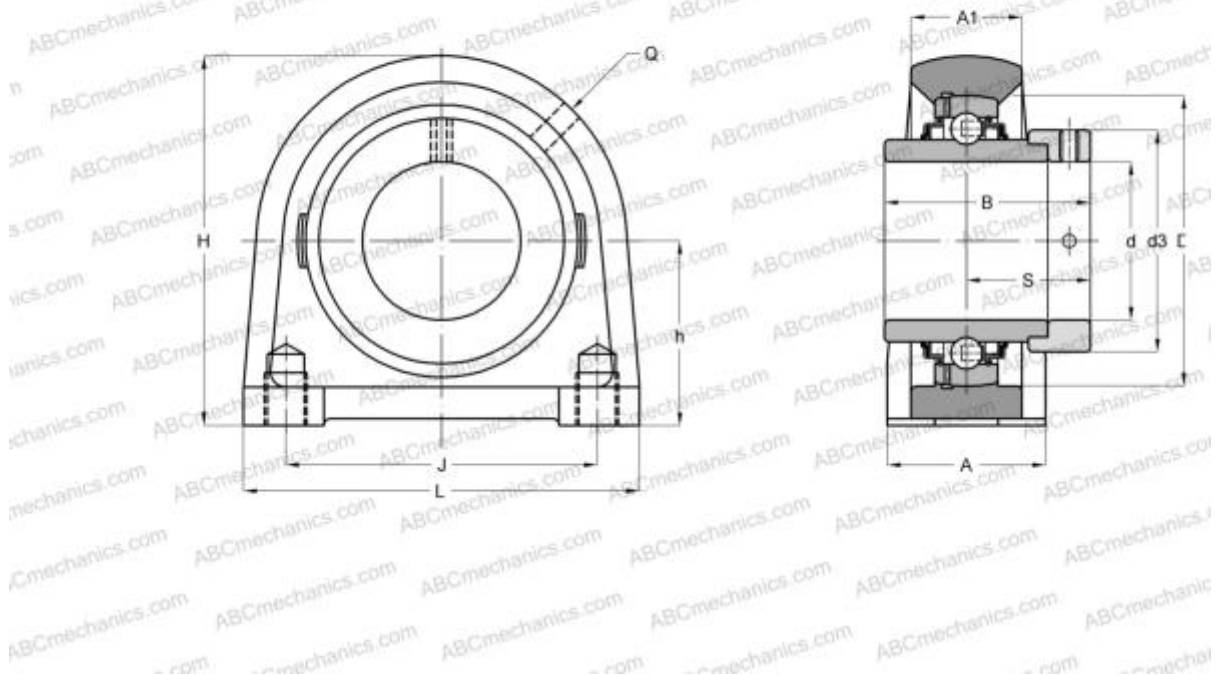

## EXPA201 ABC

Ball bearing units

TYPE: Housing units, Plummer block, Narrow cast iron housing, Radial insert ball bearing with eccentric locking collar, With inner ring extended on both sides, massive bearing units

### Technical specification

#### DIMENSIONS, MM

d	12,000
D	47,000
B	43,500
L	76,000
H	62,000
A	40,000
J	52,000
A1	22,000
H1	11,000
S	26,500
d3	33,300
h	30,200
Q	M6x1

Bearing	EX201
Housing	PA204

**MANUFACTURER** [ABC](#)

**INTERCHANGE**  
SNR [EXPA201](#)

**WEIGHT, KG** 0,700