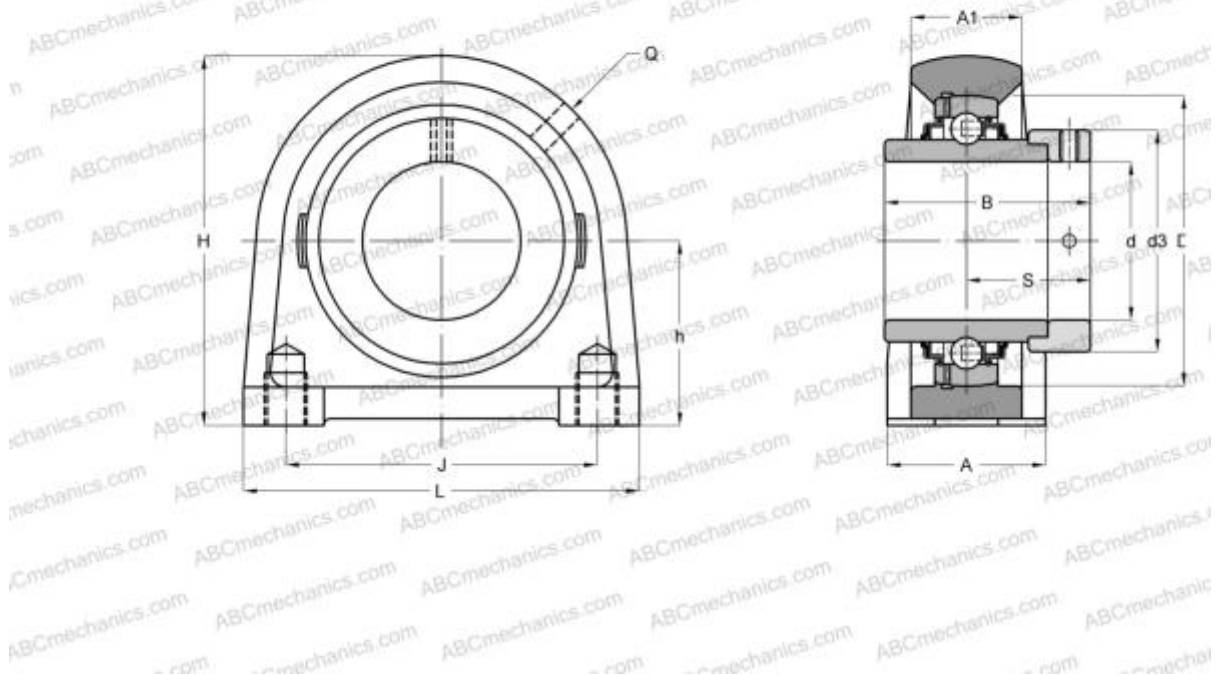

EXPA203 ABC

Ball bearing units

TYPE: Housing units, Plummer block, Narrow cast iron housing, Radial insert ball bearing with eccentric locking collar, With inner ring extended on both sides, massive bearing units

Technical specification

DIMENSIONS, MM

| | |
|----|--------|
| d | 17,000 |
| D | 47,000 |
| B | 43,500 |
| L | 76,000 |
| H | 62,000 |
| A | 40,000 |
| J | 52,000 |
| A1 | 22,000 |
| H1 | 11,000 |
| S | 26,500 |
| d3 | 33,300 |
| h | 30,200 |
| Q | M6x1 |

| | |
|---------|-------|
| Bearing | EX203 |
| Housing | PA204 |

MANUFACTURER [ABC](#)

INTERCHANGE
SNR [EXPA203](#)

WEIGHT, KG 0,600