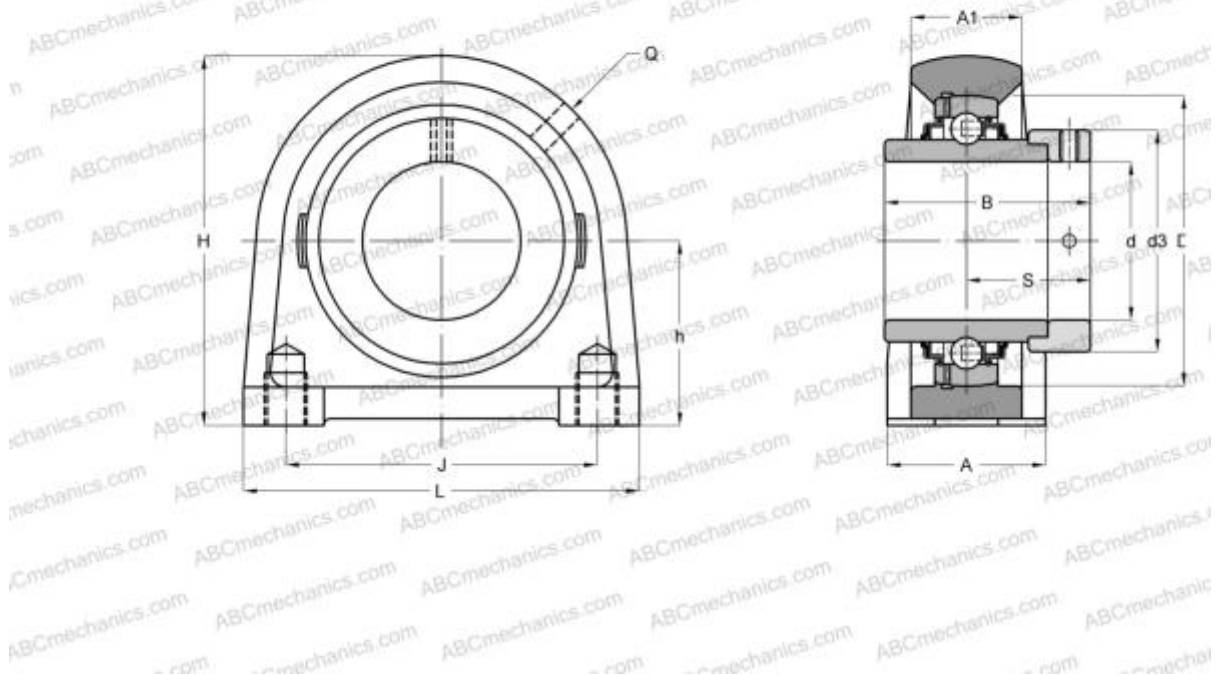

## EXPA204 ABC

Ball bearing units

TYPE: Housing units, Plummer block, Narrow cast iron housing, Radial insert ball bearing with eccentric locking collar, With inner ring extended on both sides, massive bearing units

### Technical specification

#### DIMENSIONS, MM

d	20,000
D	47,000
B	43,500
L	76,000
H	62,000
A	40,000
J	52,000
A1	22,000
H1	11,000
S	26,500
d3	33,300
h	30,200
Q	M6x1

Bearing	EX204
Housing	PA204

**MANUFACTURER** [ABC](#)

**INTERCHANGE**  
SNR [EXPA204](#)

**WEIGHT, KG** 0,600